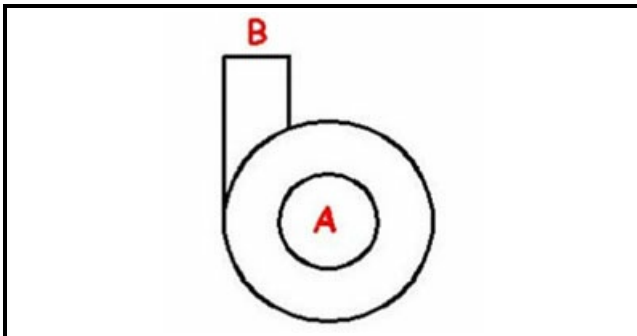

1103442

BODY PUMP 3911

Date: 22-11-2024

**Technical data**

DIAMETER SUCTION mm	A=45mm
DIAMETER FLOW mm	M=42mm
DIRECTION OF ROTATION LEFT	SX / LEFT

Manufacturer code

NIDEC FIR INTERNATIONAL SRL