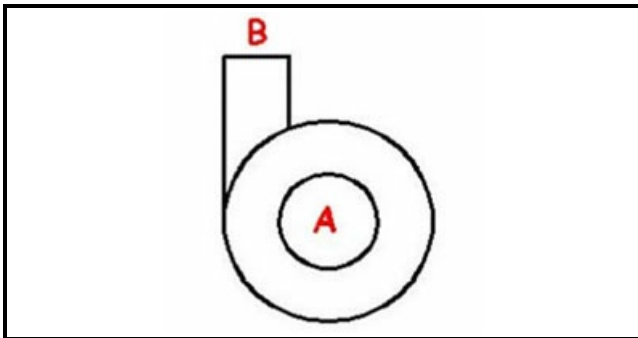

1103442

BODY PUMP 3911

Date: 30-01-2025

**Technical data**

DIAMETER SUCTION mm	A=45mm
DIAMETER FLOW mm	M=42mm
DIRECTION OF ROTATION LEFT	SX / LEFT

Manufacturer code

NIDEC FIR INTERNATIONAL SRL