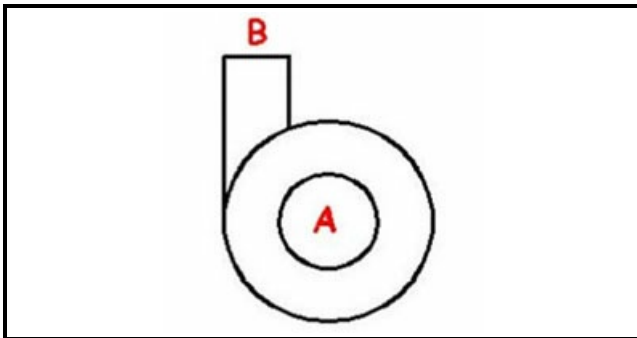

1103442

BODY PUMP 3911

Date: 15-03-2025

**Technical data**

| | |
|-------------------------------|-----------|
| DIAMETER SUCTION mm | A=45mm |
| DIAMETER FLOW mm | M=42mm |
| DIRECTION OF ROTATION LEFT | SX / LEFT |