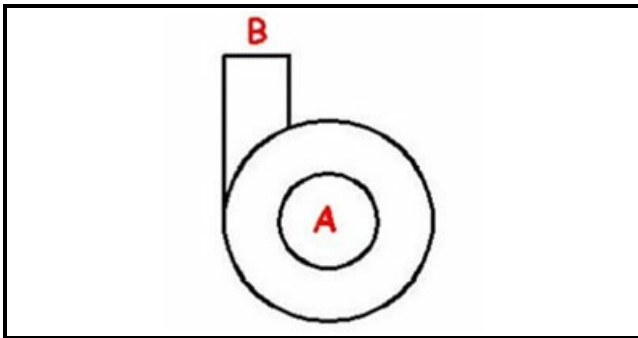

## Technical data

DIAMETER SUCTION mm	A=45mm
DIAMETER FLOW mm	M=42mm
DIRECTION OF ROTATION LEFT	SX / LEFT