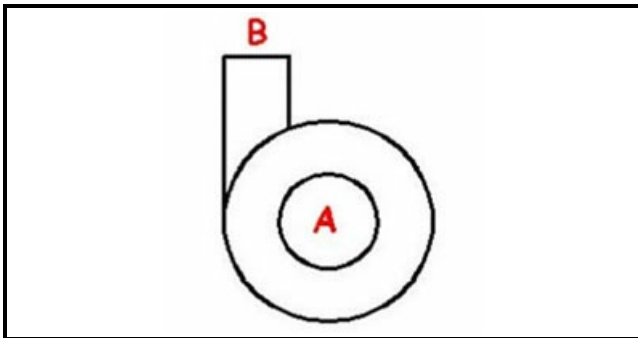

1103442

BODY PUMP 3911

Date: 15-03-2025

**Technical data**

DIAMETER SUCTION mm	A=45mm
DIAMETER FLOW mm	M=42mm
DIRECTION OF ROTATION LEFT	SX / LEFT

Manufacturer code

NIDEC FIR INTERNATIONAL SRL