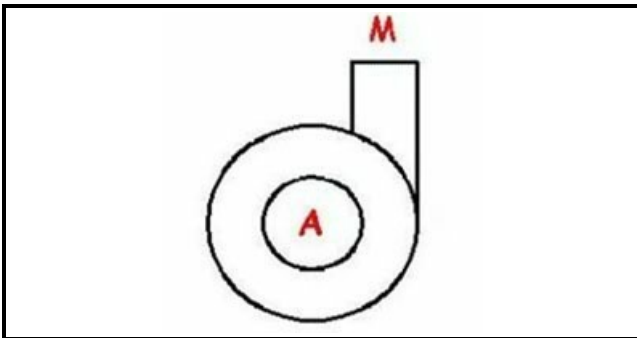

1103443

BODY PUMP 2204

Date: 15-11-2024

**Technical data**

DIAMETER SUCTION mm	A=63mm
DIAMETER FLOW mm	M=54mm
DIRECTION OF ROTATION RIGHT	DX / RIGHT