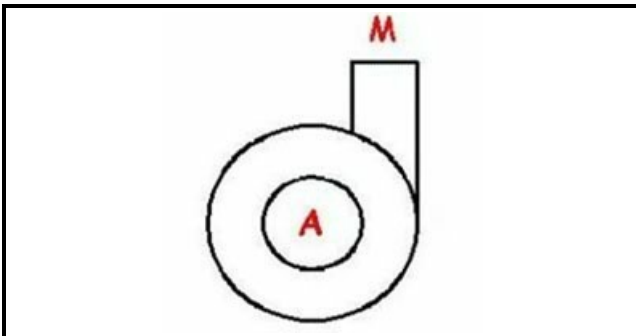

1103443

BODY PUMP 2204

Date: 23-02-2025

**Technical data**

DIAMETER SUCTION mm	A=63mm
DIAMETER FLOW mm	M=54mm
DIRECTION OF ROTATION RIGHT	DX / RIGHT

Manufacturer code

NIDEC FIR INTERNATIONAL SRL