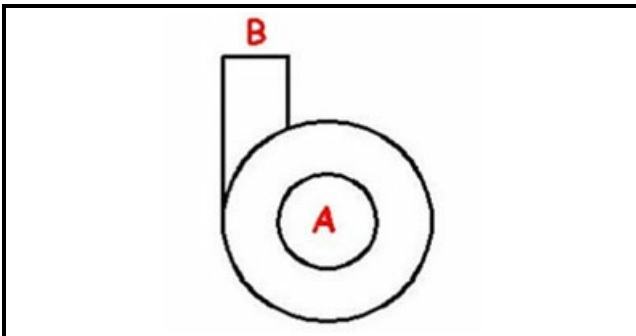

1103445

BODY PUMP 277

Date: 23-02-2025

**Technical data**

| | |
|-------------------------------|-----------|
| DIAMETER SUCTION mm | A=60mm |
| DIAMETER FLOW mm | M=50mm |
| DIRECTION OF ROTATION LEFT | SX / LEFT |