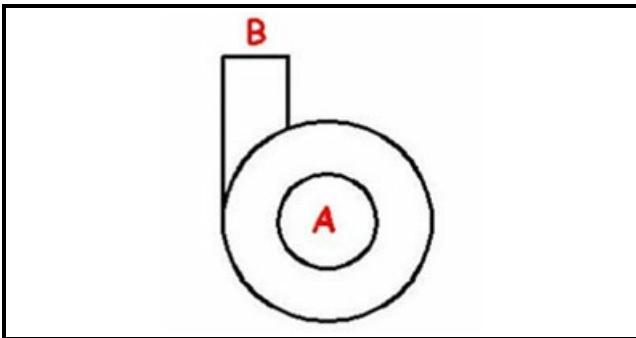

1103445

BODY PUMP 277

Date: 22-01-2025

**Technical data**

DIAMETER SUCTION mm	A=60mm
DIAMETER FLOW mm	M=50mm
DIRECTION OF ROTATION LEFT	SX / LEFT

Manufacturer code

NIDEC FIR INTERNATIONAL SRL