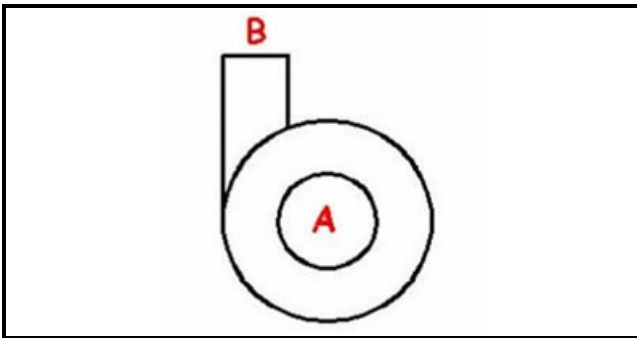

1103445

BODY PUMP 277

Date: 06-04-2025

Technical data

DIAMETER SUCTION mm	A=60mm
DIAMETER FLOW mm	M=50mm
DIRECTION OF ROTATION LEFT	SX / LEFT

Manufacturer code

NIDEC FIR INTERNATIONAL SRL