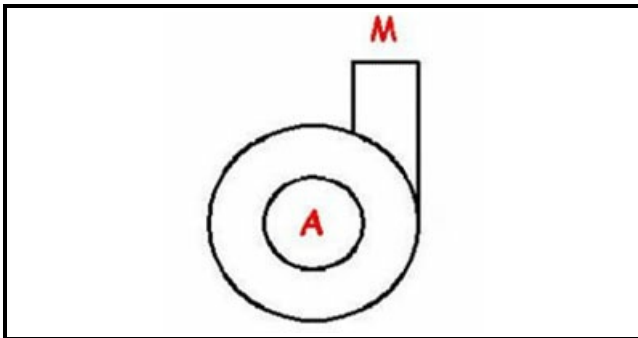

1103467

BODY PUMP

Date: 15-03-2025

**Technical data**

DIAMETER SUCTION mm	A=28mm
DIAMETER FLOW mm	M=28mm
DIRECTION OF ROTATION RIGHT	DX / RIGHT

Manufacturer code

ELETTROBAR EUROTEC SRL
MBM- EUROTEC SRL -