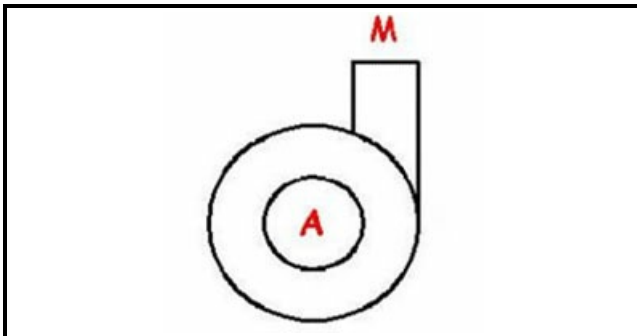

1103467

BODY PUMP

Date: 15-03-2025

**Technical data**

DIAMETER SUCTION mm	A=28mm
DIAMETER FLOW mm	M=28mm
DIRECTION OF ROTATION RIGHT	DX / RIGHT

Manufacturer code

ELETTROBAR EUROTEC SRL
MBM- EUROTEC SRL -