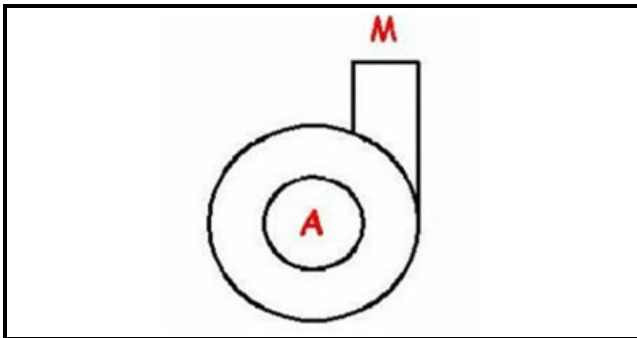

1103467

**BODY PUMP**

Date: 31-01-2025

**Technical data**

DIAMETER SUCTION mm	A=28mm
DIAMETER FLOW mm	M=28mm
DIRECTION OF ROTATION RIGHT	DX / RIGHT

**Manufacturer code**

ELETTROBAR EUROTEC SRL
MBM- EUROTEC SRL -