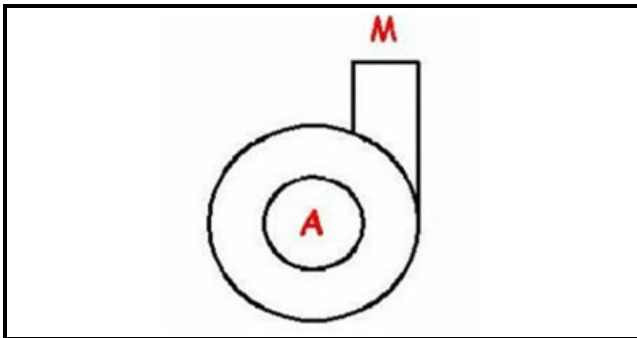

1103467

**BODY PUMP**

Date: 22-12-2024

**Technical data**

DIAMETER SUCTION mm	A=28mm
DIAMETER FLOW mm	M=28mm
DIRECTION OF ROTATION RIGHT	DX / RIGHT

**Manufacturer code**

ELETTROBAR EUROTEC SRL
MBM- EUROTEC SRL -