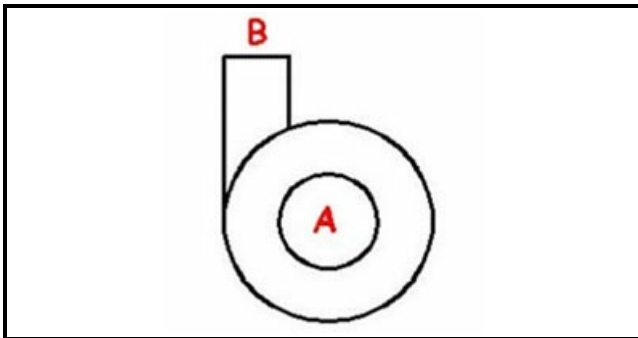

1103478

BODY PUMP ZF140

Date: 15-11-2024

ORIGINAL
OSP
SPARE PARTS**Technical data**

DIAMETER SUCTION mm	A=30mm
DIAMETER FLOW mm	M=30mm
DIRECTION OF ROTATION LEFT	SX / LEFT

Manufacturer code

COMENDA - ALI GROUP SRL A SOCIO UNICO