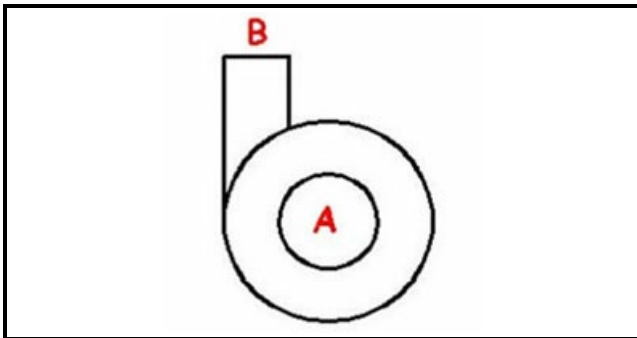

1103478

BODY PUMP ZF140

Date: 22-01-2025

ORIGINAL
OSP
SPARE PARTS**Technical data**

| | |
|-----------------------|-----------|
| DIAMETER SUCTION mm | A=30mm |
| DIAMETER FLOW mm | M=30mm |
| DIRECTION OF ROTATION | SX / LEFT |
| LEFT | |