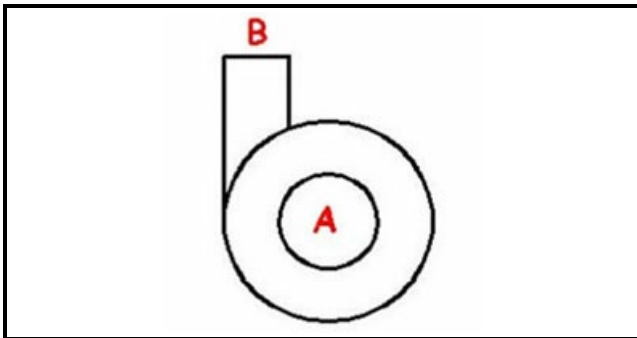

1103478

BODY PUMP ZF140

Date: 23-02-2025

ORIGINAL
OSP
SPARE PARTS**Technical data**

DIAMETER SUCTION mm	A=30mm
DIAMETER FLOW mm	M=30mm
DIRECTION OF ROTATION LEFT	SX / LEFT

Manufacturer code

COMENDA - ALI GROUP SRL A SOCIO UNICO