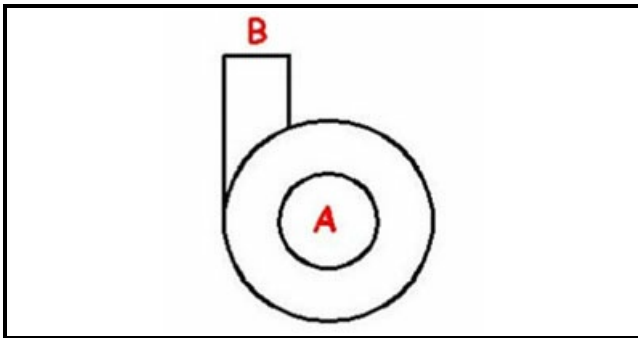

1103478

BODY PUMP ZF140

Date: 06-04-2025

ORIGINAL
OSP
SPARE PARTS

Technical data

DIAMETER SUCTION mm	A=30mm
DIAMETER FLOW mm	M=30mm
DIRECTION OF ROTATION LEFT	SX / LEFT

Manufacturer code

COMENDA - ALI GROUP SRL A SOCIO UNICO