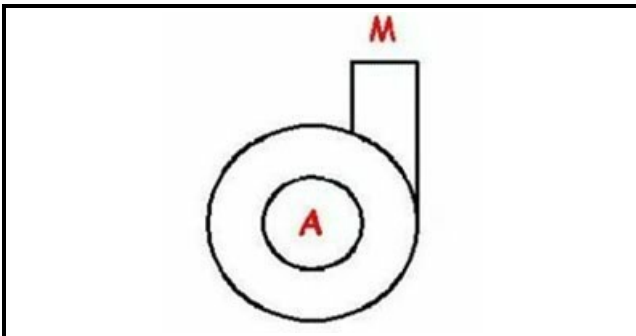

1103518

BODY PUMP HP 0,25

Date: 25-11-2024

**Technical data**

DIAMETER SUCTION mm	A=28mm
DIAMETER FLOW mm	M=28mm
DIRECTION OF ROTATION RIGHT	DX / RIGHT

Manufacturer code

KRUPPS S.R.L.