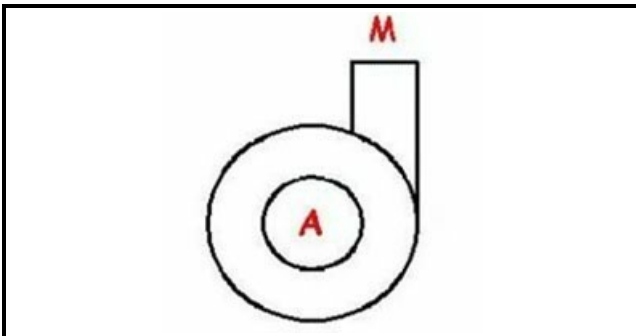

1103518

BODY PUMP HP 0,25

Date: 09-01-2025

**Technical data**

DIAMETER SUCTION mm	A=28mm
DIAMETER FLOW mm	M=28mm
DIRECTION OF ROTATION RIGHT	DX / RIGHT

Manufacturer code

KRUPPS S.R.L.