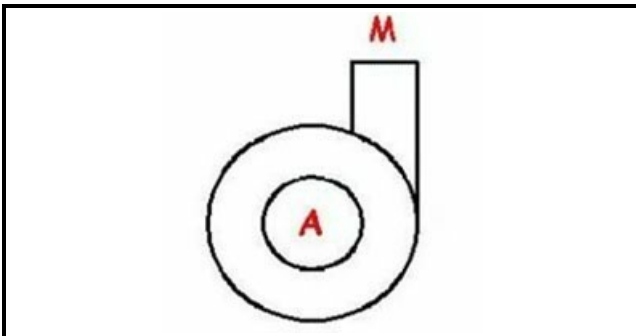

1103518

BODY PUMP HP 0,25

Date: 23-02-2025

**Technical data**

DIAMETER SUCTION mm	A=28mm
DIAMETER FLOW mm	M=28mm
DIRECTION OF ROTATION RIGHT	DX / RIGHT

Manufacturer code

KRUPPS S.R.L.