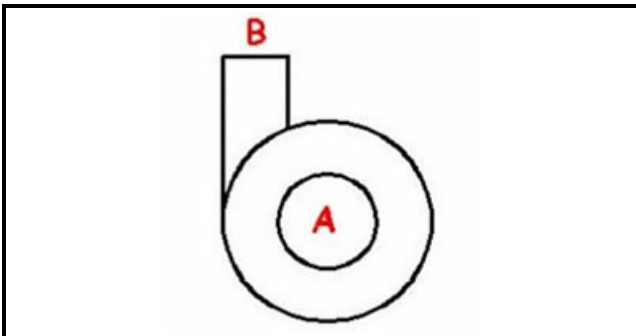

1103528

BODY PUMP 0,4 HP

Date: 22-12-2024

ORIGINAL
OSP
SPARE PARTS**Technical data**

DIAMETER SUCTION mm	A=45mm
DIAMETER FLOW mm	M=40mm
DIRECTION OF ROTATION LEFT	SX / LEFT

Manufacturer code

A.T.A. SRL