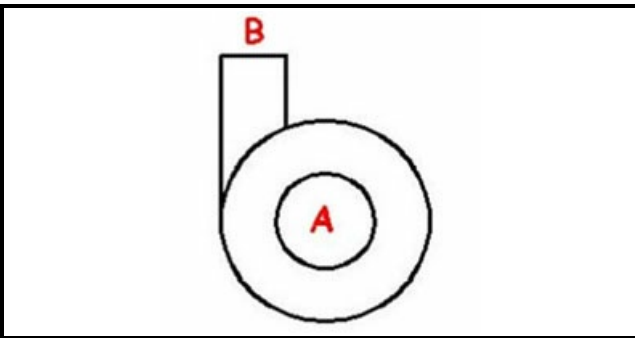

## Technical data

DIAMETER SUCTION mm	A=45mm
DIAMETER FLOW mm	M=40mm
DIRECTION OF ROTATION LEFT	SX / LEFT