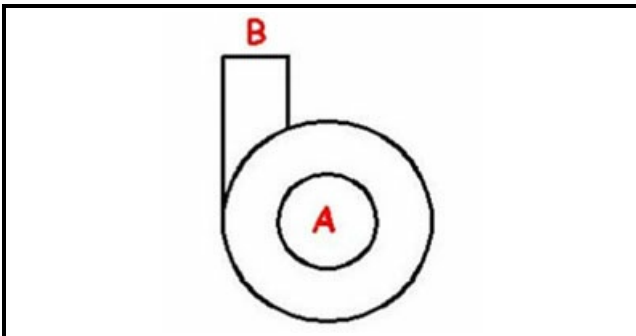

1103528

BODY PUMP 0,4 HP

Date: 22-11-2024

ORIGINAL
OSP
SPARE PARTS**Technical data**

DIAMETER SUCTION mm	A=45mm
DIAMETER FLOW mm	M=40mm
DIRECTION OF ROTATION LEFT	SX / LEFT

Manufacturer code

A.T.A. SRL