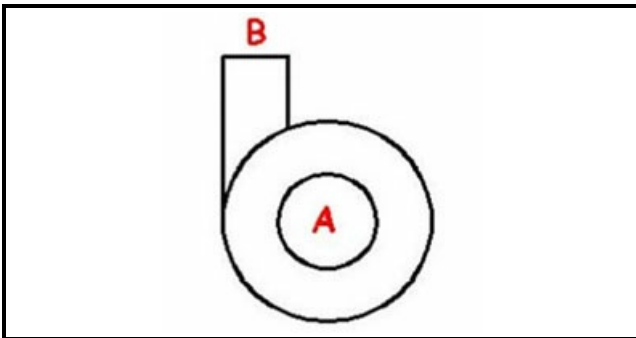

1103534

BODY PUMP

Date: 15-11-2024

ORIGINAL
OSP
SPARE PARTS**Technical data**

DIAMETER SUCTION mm	A=45mm
DIAMETER FLOW mm	M=40mm
DIRECTION OF ROTATION	SX / RIGHT LEFT

Manufacturer code

ELECTROLUX PROFESSIONAL S.P.A.