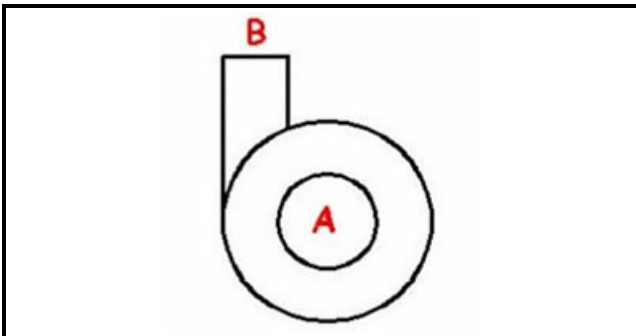

1103534

**BODY PUMP**

Date: 22-12-2024

ORIGINAL  
**OSP**  
SPARE PARTS**Technical data**

DIAMETER SUCTION mm	A=45mm
DIAMETER FLOW mm	M=40mm
DIRECTION OF ROTATION	SX / RIGHT
LEFT	

**Manufacturer code**

ELECTROLUX PROFESSIONAL S.P.A.