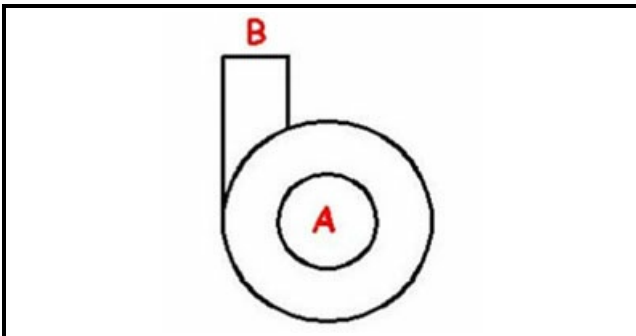

1103534

BODY PUMP

Date: 23-02-2025

ORIGINAL
OSP
SPARE PARTS**Technical data**

DIAMETER SUCTION mm	A=45mm
DIAMETER FLOW mm	M=40mm
DIRECTION OF ROTATION	SX / RIGHT LEFT

Manufacturer code

ELECTROLUX PROFESSIONAL S.P.A.