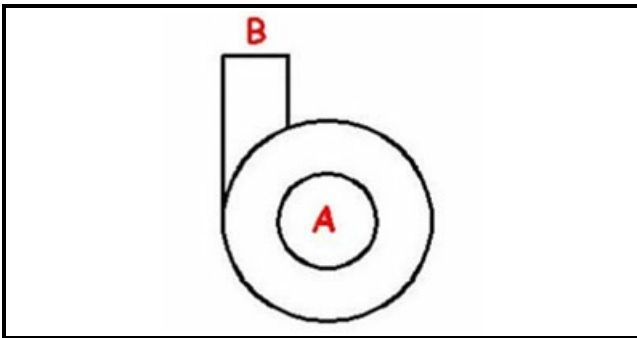

1103534

BODY PUMP

Date: 11-04-2025

ORIGINAL
OSP
SPARE PARTS

Technical data

DIAMETER SUCTION mm	A=45mm
DIAMETER FLOW mm	M=40mm
DIRECTION OF ROTATION	SX / RIGHT
LEFT	

Manufacturer code

ELECTROLUX PROFESSIONAL S.P.A.