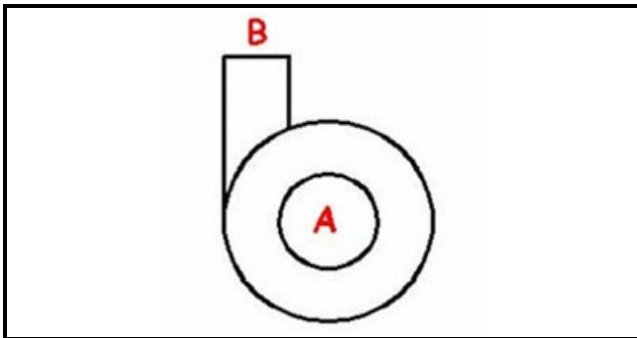

1103568

BODY PUMP

Date: 22-11-2024

ORIGINAL
OSP
SPARE PARTS**Technical data**

DIAMETER SUCTION mm	A=48mm
DIAMETER FLOW mm	M=48mm
DIRECTION OF ROTATION LEFT	SX / LEFT

Manufacturer code

ELFRAMO SPA
ELETTROBAR EUROTEC SRL