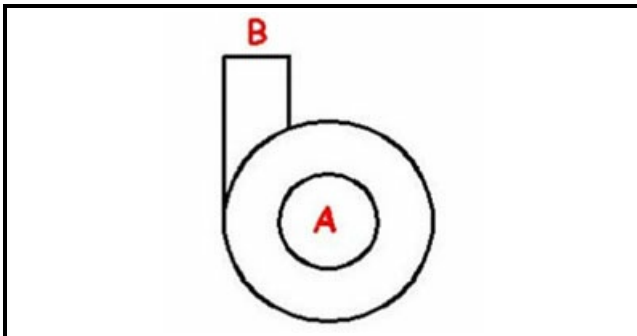

1103568

BODY PUMP

Date: 15-03-2025

ORIGINAL
OSP
SPARE PARTS**Technical data**

DIAMETER SUCTION mm	A=48mm
DIAMETER FLOW mm	M=48mm
DIRECTION OF ROTATION LEFT	SX / LEFT

Manufacturer code

ELFRAMO SPA
ELETTROBAR EUROTEC SRL