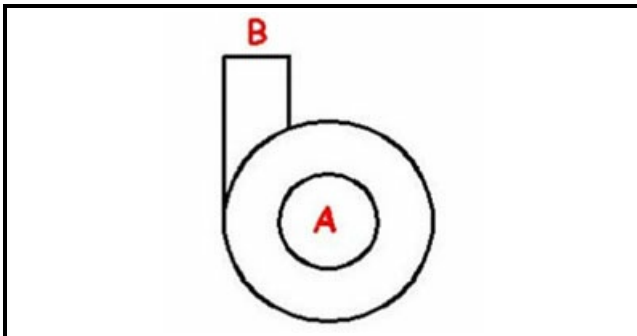

1103568

BODY PUMP

Date: 31-01-2025

ORIGINAL
OSP
SPARE PARTS**Technical data**

DIAMETER SUCTION mm	A=48mm
DIAMETER FLOW mm	M=48mm
DIRECTION OF ROTATION LEFT	SX / LEFT

Manufacturer code

ELFRAMO SPA

ELETTOBAR EUROTEC SRL