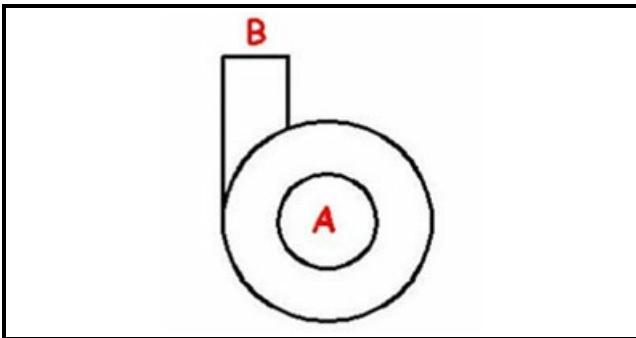

1103581

BODY PUMP

Date: 01-03-2025

**Technical data**

DIAMETER SUCTION mm	A=60mm
DIAMETER FLOW mm	M=50mm
DIRECTION OF ROTATION LEFT	SX / LEFT

Manufacturer code

NIDEC FIR INTERNATIONAL SRL