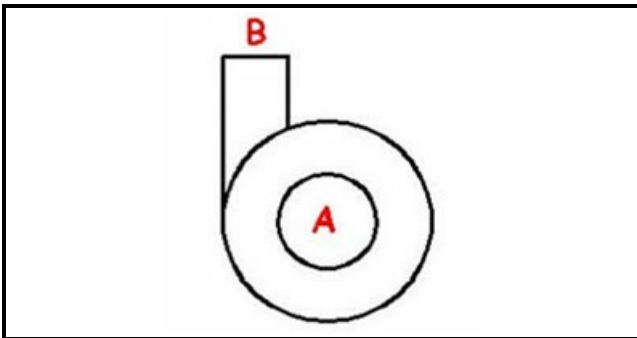

1103587

**BODY PUMP 0,75HP**

Date: 25-11-2024

**Technical data**

DIAMETER SUCTION mm	A=60mm
DIAMETER FLOW mm	M=50mm
DIRECTION OF ROTATION LEFT	SX / LEFT

**Manufacturer code**

UNIVERBAR SRL A SOCIO UNICO