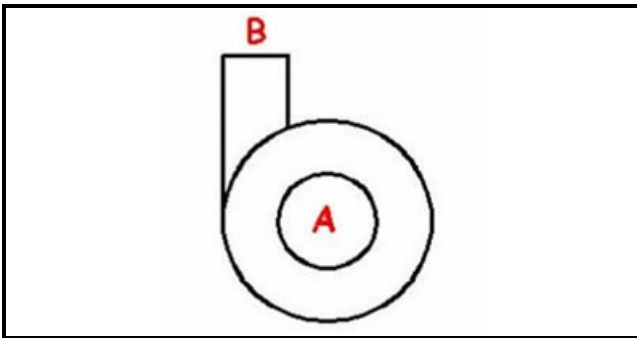

## Technical data

DIAMETER SUCTION mm	A=60mm
DIAMETER FLOW mm	M=50mm
DIRECTION OF ROTATION LEFT	SX / LEFT