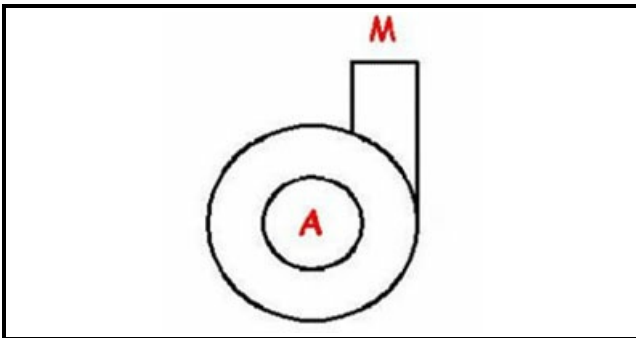

1103588

**BODY PUMP 0,2HP**

Date: 23-12-2024

**Technical data**

DIAMETER SUCTION mm	A=28mm
DIAMETER FLOW mm	M=28mm
DIRECTION OF ROTATION RIGHT	DX / RIGHT

**Manufacturer code**

UNIVERBAR SRL A SOCIO UNICO