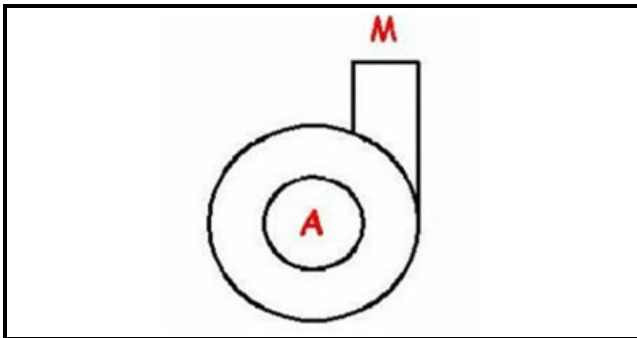

1103588

**BODY PUMP 0,2HP**

Date: 22-11-2024

**Technical data**

DIAMETER SUCTION mm	A=28mm
DIAMETER FLOW mm	M=28mm
DIRECTION OF ROTATION RIGHT	DX / RIGHT

**Manufacturer code**

UNIVERBAR SRL A SOCIO UNICO