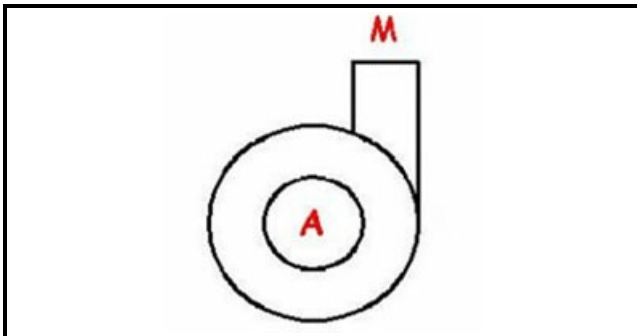

1103588

BODY PUMP 0,2HP

Date: 15-03-2025

**Technical data**

DIAMETER SUCTION mm	A=28mm
DIAMETER FLOW mm	M=28mm
DIRECTION OF ROTATION RIGHT	DX / RIGHT

Manufacturer code

UNIVERBAR SRL A SOCIO UNICO