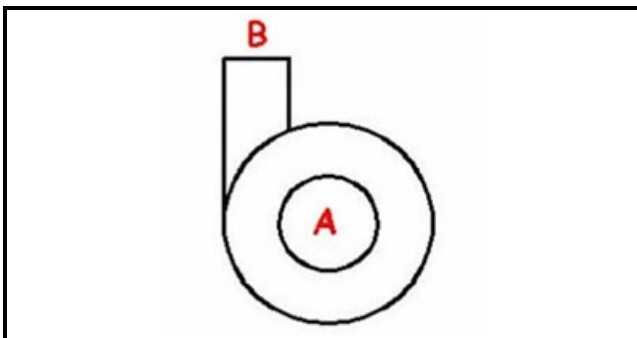

1103591

BODY PUMP ELECTRIC ZF650 ZF800

Date: 23-02-2025

ORIGINAL
OSP
SPARE PARTS**Technical data**

DIAMETER SUCTION mm	A=60mm
DIAMETER FLOW mm	M=50mm
DIRECTION OF ROTATION LEFT	SX / LEFT

Manufacturer code

ELETTOBAR EUROTEC SRL