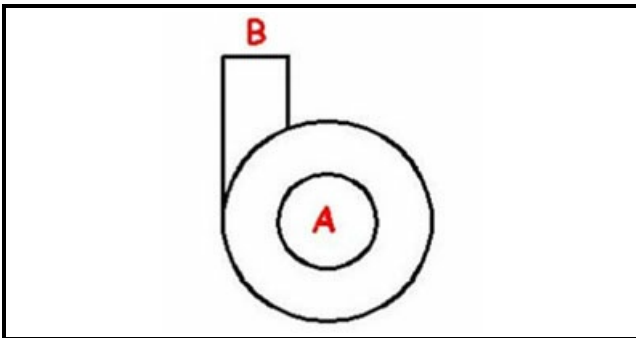

1103591

BODY PUMP ELECTRIC ZF650 ZF800

Date: 22-01-2025

ORIGINAL
OSP
SPARE PARTS**Technical data**

| | |
|-------------------------------|-----------|
| DIAMETER SUCTION mm | A=60mm |
| DIAMETER FLOW mm | M=50mm |
| DIRECTION OF ROTATION LEFT | SX / LEFT |