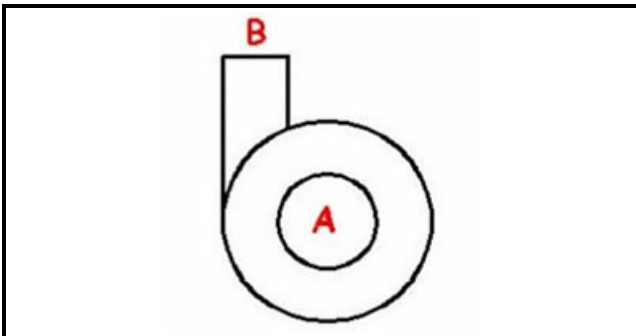

1103591

BODY PUMP ELECTRIC ZF650 ZF800

Date: 22-12-2024

ORIGINAL
OSP
SPARE PARTS**Technical data**

DIAMETER SUCTION mm	A=60mm
DIAMETER FLOW mm	M=50mm
DIRECTION OF ROTATION LEFT	SX / LEFT

Manufacturer code

ELETTOBAR EUROTEC SRL