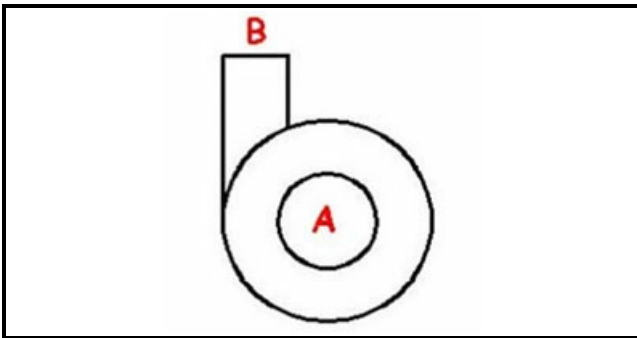

1103591

BODY PUMP ELECTRIC ZF650 ZF800

Date: 10-04-2025

ORIGINAL
OSP
SPARE PARTS

Technical data

DIAMETER SUCTION mm	A=60mm
DIAMETER FLOW mm	M=50mm
DIRECTION OF ROTATION LEFT	SX / LEFT

Manufacturer code

ELETTROBAR EUROTEC SRL