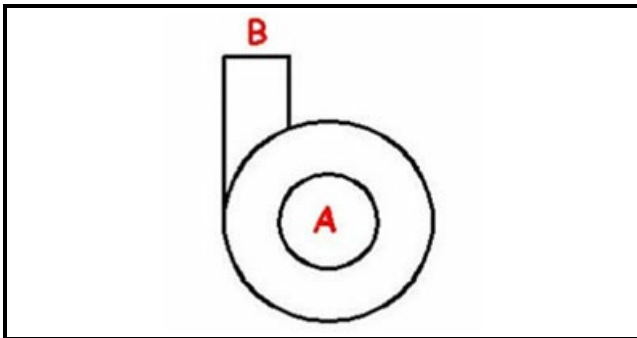

1103609

BODY PUMP HP 2,7

Date: 15-11-2024

ORIGINAL
OSP
SPARE PARTS**Technical data**

DIAMETER SUCTION mm	A=62mm
DIAMETER FLOW mm	M=50mm
DIRECTION OF ROTATION RIGHT	DX/ RIGHT
DIRECTION OF ROTATION LEFT	SX / LEFT