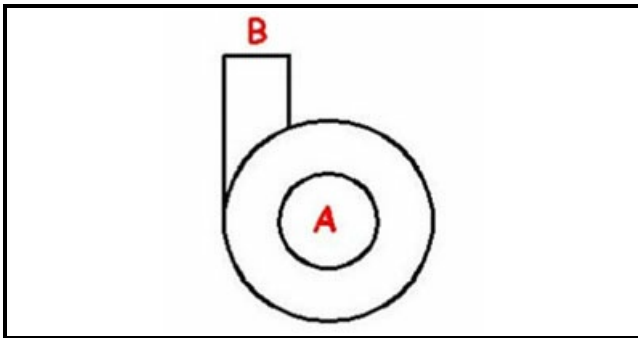

1103609

BODY PUMP HP 2,7

Date: 12-04-2025

ORIGINAL
OSP
SPARE PARTS

Technical data

DIAMETER SUCTION mm	A=62mm
DIAMETER FLOW mm	M=50mm
DIRECTION OF ROTATION RIGHT	DX/ RIGHT
DIRECTION OF ROTATION LEFT	SX / LEFT