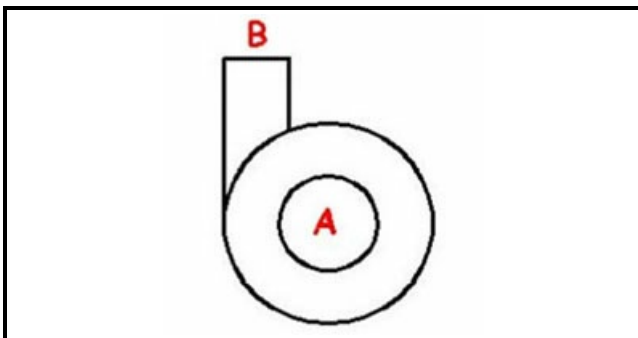

1103609

BODY PUMP HP 2,7

Date: 22-12-2024

ORIGINAL
OSP
SPARE PARTS**Technical data**

DIAMETER SUCTION mm	A=62mm
DIAMETER FLOW mm	M=50mm
DIRECTION OF ROTATION RIGHT	DX/ RIGHT
DIRECTION OF ROTATION LEFT	SX / LEFT