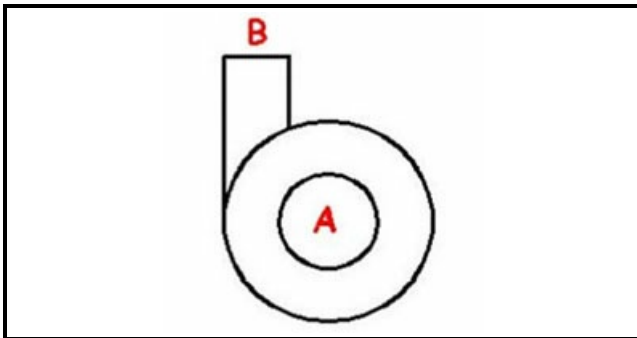

1103609

BODY PUMP HP 2,7

Date: 04-03-2025

ORIGINAL
OSP
SPARE PARTS**Technical data**

DIAMETER SUCTION mm	A=62mm
DIAMETER FLOW mm	M=50mm
DIRECTION OF ROTATION RIGHT	DX/ RIGHT
DIRECTION OF ROTATION LEFT	SX / LEFT