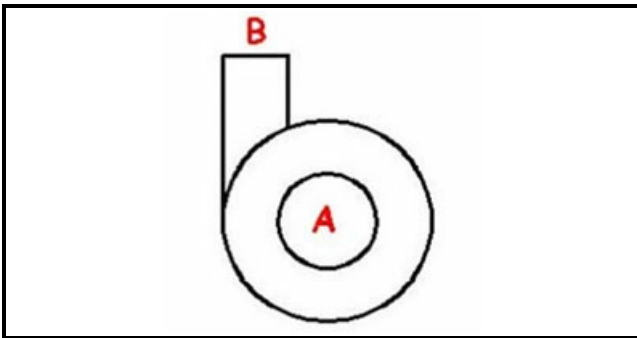

1103614

BODY PUMP HP 1,2 COSMO/COMPACT

Date: 10-04-2025

ORIGINAL
OSP
SPARE PARTS

Technical data

DIAMETER SUCTION mm	A=50mm
DIAMETER FLOW mm	M=50mm
DIRECTION OF ROTATION LEFT	SX / LEFT

Manufacturer code

UNIVERBAR SRL A SOCIO UNICO
KRUPPS S.R.L.
KRUPPS S.R.L.