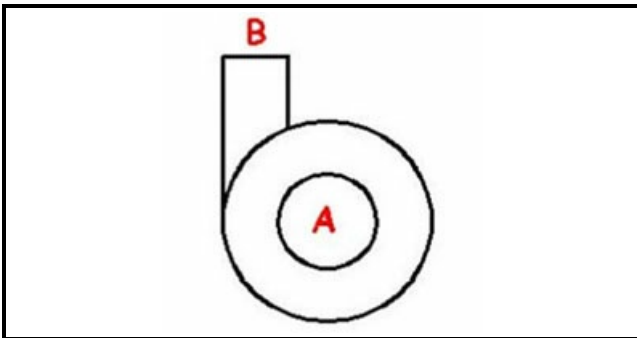

1103614

BODY PUMP HP 1,2 COSMO/COMPACT

Date: 23-02-2025

ORIGINAL
OSP
SPARE PARTS**Technical data**

DIAMETER SUCTION mm	A=50mm
DIAMETER FLOW mm	M=50mm
DIRECTION OF ROTATION LEFT	SX / LEFT

Manufacturer code

UNIVERBAR SRL A SOCIO UNICO
KRUPPS S.R.L.
KRUPPS S.R.L.