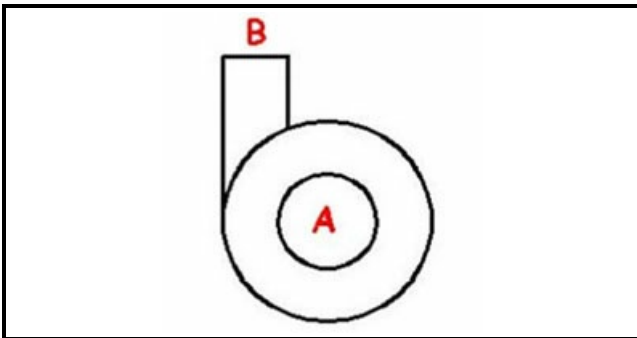

1103614

BODY PUMP HP 1,2 COSMO/COMPACT

Date: 22-12-2024

ORIGINAL
OSP
SPARE PARTS**Technical data**

DIAMETER SUCTION mm	A=50mm
DIAMETER FLOW mm	M=50mm
DIRECTION OF ROTATION LEFT	SX / LEFT

Manufacturer code

UNIVERBAR SRL A SOCIO UNICO
KRUPPS S.R.L.
KRUPPS S.R.L.