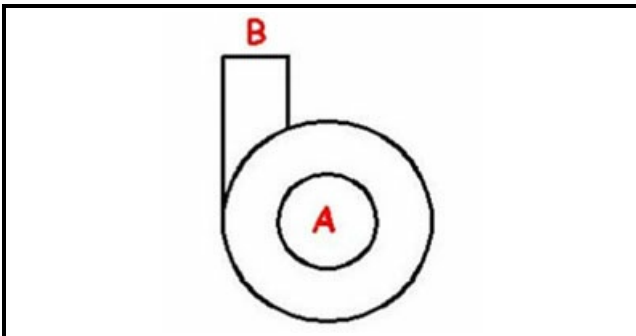

1103647

BODY PUMP KW1 MRS

Date: 22-11-2024

ORIGINAL
OSP
SPARE PARTS**Technical data**

DIAMETER SUCTION mm	A=52mm
DIAMETER FLOW mm	M=43mm
DIRECTION OF ROTATION LEFT	SX / LEFT

Manufacturer code

ELFRAMO SPA