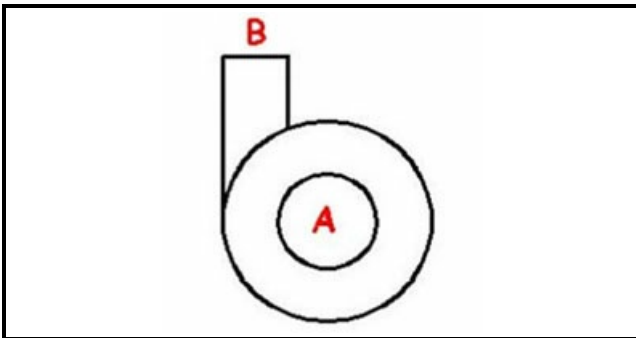

1103647

BODY PUMP KW1 MRS

Date: 22-12-2024

ORIGINAL
OSP
SPARE PARTS**Technical data**

DIAMETER SUCTION mm	A=52mm
DIAMETER FLOW mm	M=43mm
DIRECTION OF ROTATION LEFT	SX / LEFT

Manufacturer code

ELFRAMO SPA