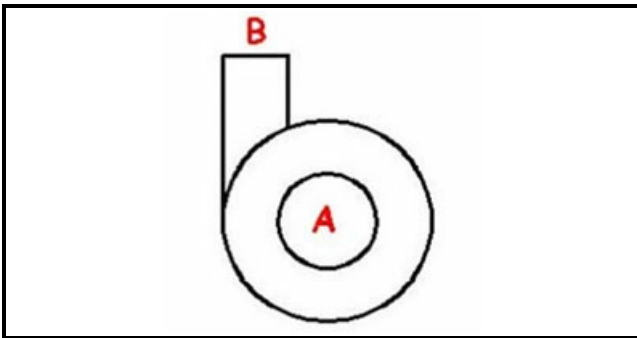

1103647

BODY PUMP KW1 MRS

Date: 10-04-2025

ORIGINAL
OSP
SPARE PARTS

Technical data

DIAMETER SUCTION mm	A=52mm
DIAMETER FLOW mm	M=43mm
DIRECTION OF ROTATION LEFT	SX / LEFT

Manufacturer code

ELFRAMO SPA