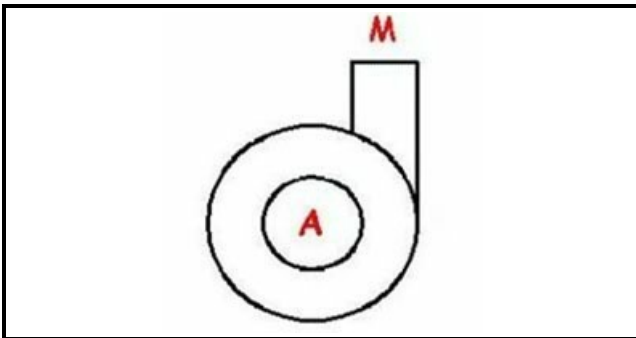

1103663

BODY PUMP LGB ZF131DX

Date: 22-12-2024

ORIGINAL
OSP
SPARE PARTS**Technical data**

DIAMETER SUCTION mm	A=28mm
DIAMETER FLOW mm	M=28mm
DIRECTION OF ROTATION RIGHT	DX / RIGHT

Manufacturer code

COMENDA - ALI GROUP SRL A SOCIO UNICO