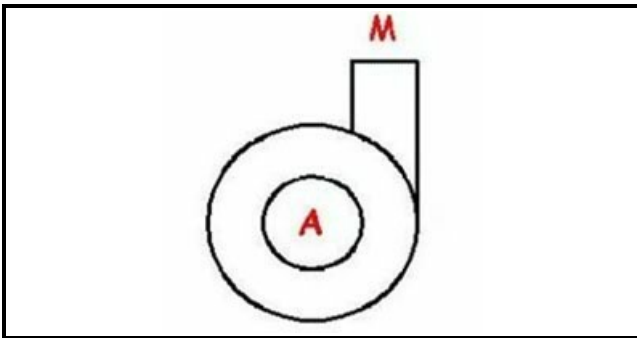

1103663

BODY PUMP LGB ZF131DX

Date: 10-04-2025

ORIGINAL
OSP
SPARE PARTS

Technical data

DIAMETER SUCTION mm	A=28mm
DIAMETER FLOW mm	M=28mm
DIRECTION OF ROTATION RIGHT	DX / RIGHT

Manufacturer code

COMENDA - ALI GROUP SRL A SOCIO UNICO