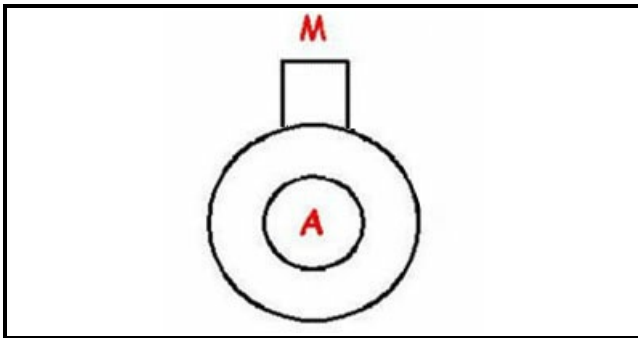

1103670

BODY DRAIN PUMP

Date: 04-04-2025

ORIGINAL
OSP
SPARE PARTS

Technical data

DIAMETER SUCTION mm	A=30mm
DIAMETER FLOW mm	M=22mm