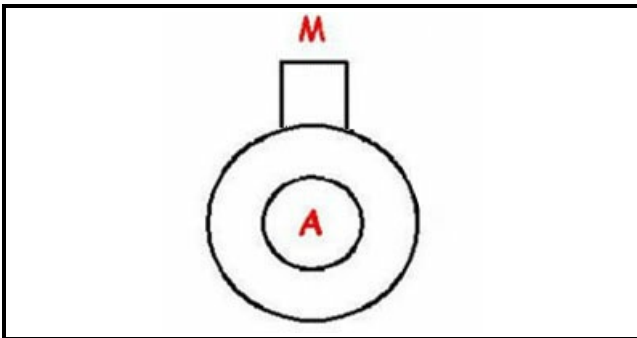

1103670

BODY DRAIN PUMP

Date: 22-11-2024

ORIGINAL
OSP
SPARE PARTS

Technical data

DIAMETER SUCTION mm	A=30mm
DIAMETER FLOW mm	M=22mm