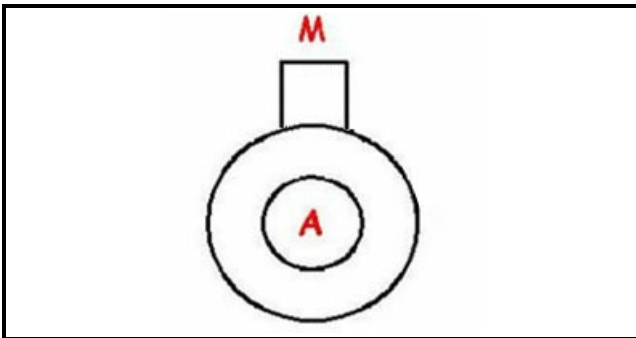

### Technical data

DIAMETER SUCTION mm	A=30mm
DIAMETER FLOW mm	M=22mm