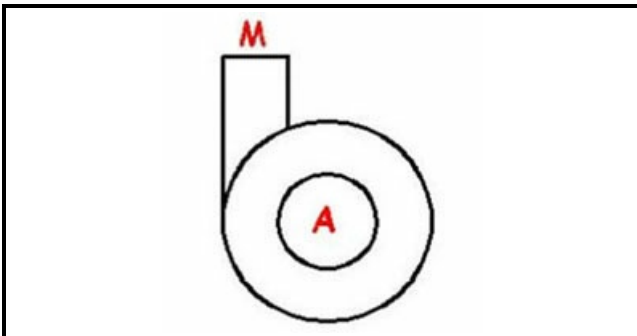

1103803

**BODY PUMP 055 C & A**

Date: 22-12-2024

**Technical data**

DIAMETER SUCTION mm	A=55mm
DIAMETER FLOW mm	M=40mm
DIRECTION OF ROTATION LEFT	SX / LEFT