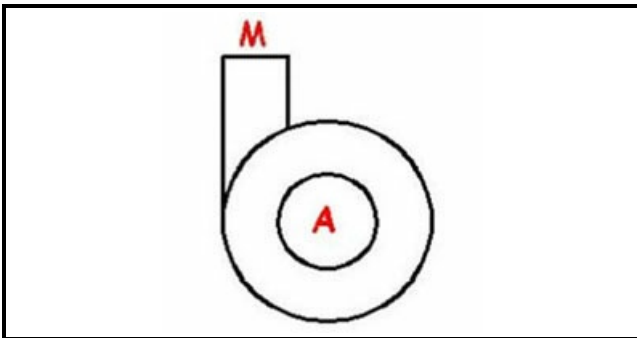

1103803

**BODY PUMP 055 C & A**

Date: 15-11-2024

**Technical data**

DIAMETER SUCTION mm	A=55mm
DIAMETER FLOW mm	M=40mm
DIRECTION OF ROTATION LEFT	SX / LEFT