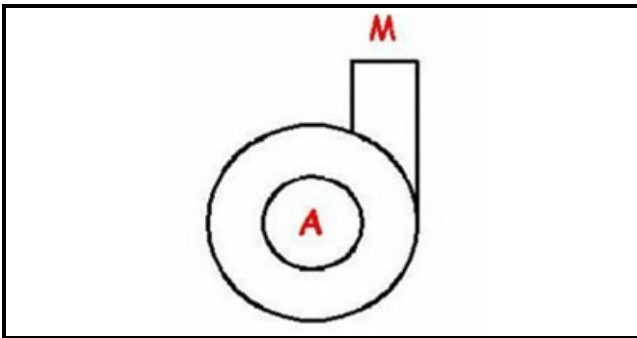

1103887

BODY PUMP 0.4 HP

Date: 06-04-2025

Technical data

DIAMETER SUCTION mm	A=29mm
DIAMETER FLOW mm	M=28mm
DIRECTION OF ROTATION RIGHT	DX / RIGHT

Manufacturer code

UNIVERBAR SRL A SOCIO UNICO