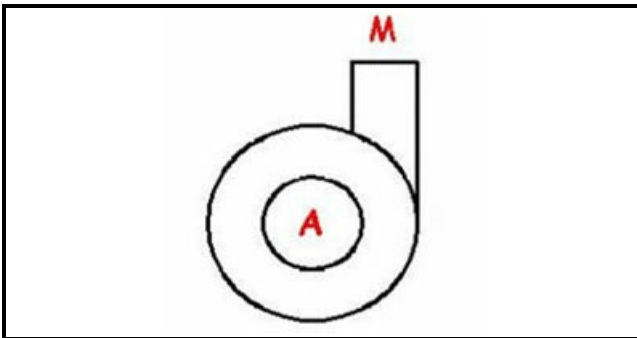

1103887

BODY PUMP 0.4 HP

Date: 22-12-2024

**Technical data**

DIAMETER SUCTION mm	A=29mm
DIAMETER FLOW mm	M=28mm
DIRECTION OF ROTATION RIGHT	DX / RIGHT

Manufacturer code

UNIVERBAR SRL A SOCIO UNICO