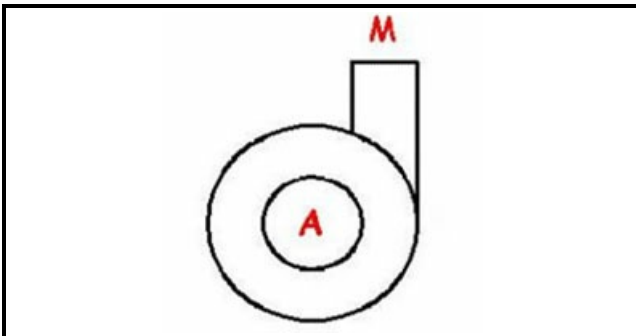

1103887

**BODY PUMP 0.4 HP**

Date: 23-02-2025

**Technical data**

DIAMETER SUCTION mm	A=29mm
DIAMETER FLOW mm	M=28mm
DIRECTION OF ROTATION RIGHT	DX / RIGHT

**Manufacturer code**

UNIVERBAR SRL A SOCIO UNICO