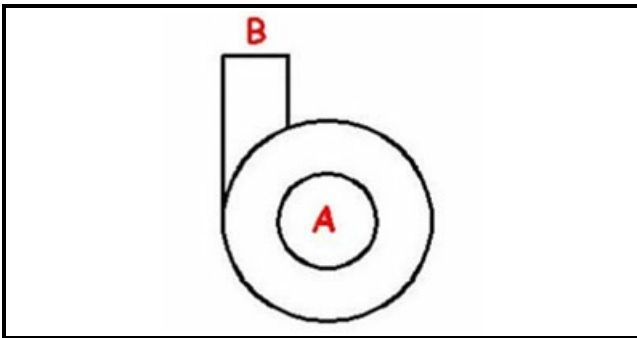

1103890

BODY PUMP ZF 1200

Date: 12-04-2025

ORIGINAL
OSP
SPARE PARTS

Technical data

DIAMETER SUCTION mm	A=63mm
DIAMETER FLOW mm	M=63mm
DIRECTION OF ROTATION LEFT	SX / LEFT

Manufacturer code

COMENDA - ALI GROUP SRL A SOCIO UNICO