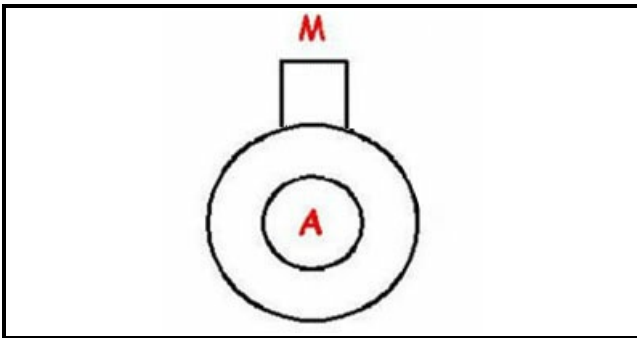

1103895

BODY PUMP

Date: 06-04-2025

ORIGINAL
OSP
SPARE PARTS

Technical data

DIAMETER SUCTION mm	A=48mm
DIAMETER FLOW mm	M=45mm