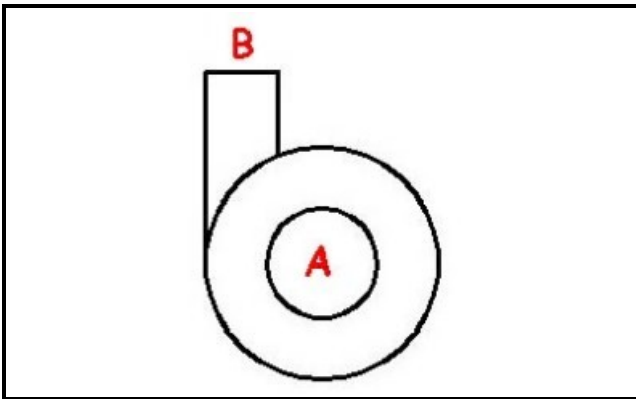

1103898

**BODY PUMP**

Date: 24-11-2024

ORIGINAL  
**OSP**  
SPARE PARTS**Technical data**

DIAMETER SUCTION mm	A=59mm
DIAMETER FLOW mm	M=49mm
DIRECTION OF ROTATION LEFT	SX / LEFT

**Manufacturer code**

KRUPPS S.R.L.