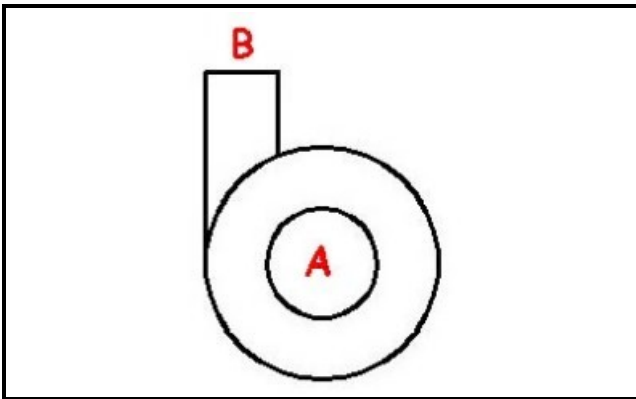

1103898

BODY PUMP

Date: 04-03-2025

ORIGINAL
OSP
SPARE PARTS**Technical data**

DIAMETER SUCTION mm	A=59mm
DIAMETER FLOW mm	M=49mm
DIRECTION OF ROTATION LEFT	SX / LEFT

Manufacturer code

KRUPPS S.R.L.