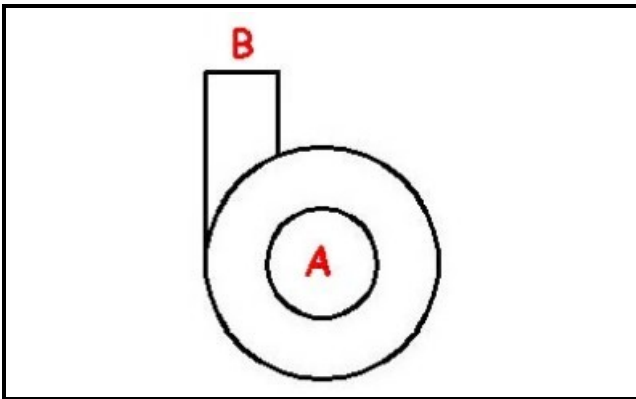

1103898

BODY PUMP

Date: 31-01-2025

ORIGINAL
OSP
SPARE PARTS**Technical data**

DIAMETER SUCTION mm	A=59mm
DIAMETER FLOW mm	M=49mm
DIRECTION OF ROTATION LEFT	SX / LEFT

Manufacturer code

KRUPPS S.R.L.