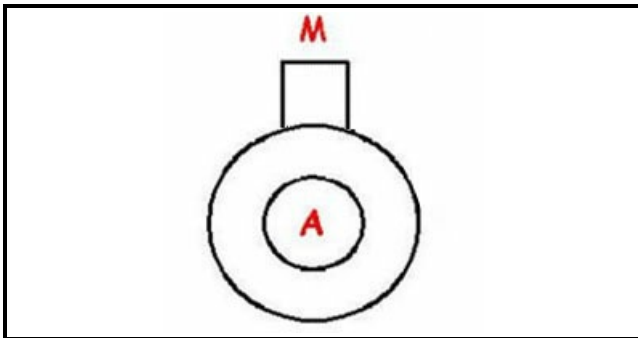

1103910

BODY DRAIN PUMP

Date: 31-01-2025

**Technical data**

DIAMETER SUCTION mm	A=24mm
DIAMETER FLOW mm	M=24mm