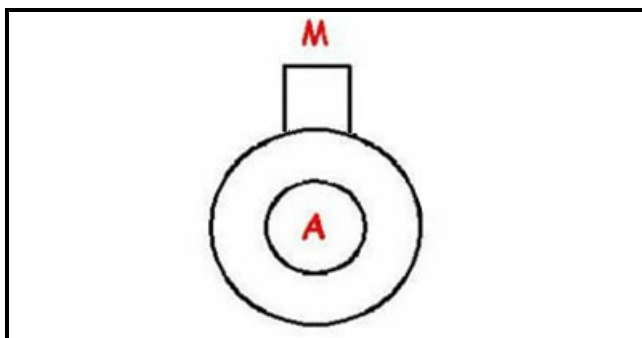

1103910

BODY DRAIN PUMP

Date: 24-11-2024

**Technical data**

DIAMETER SUCTION mm	A=24mm
DIAMETER FLOW mm	M=24mm