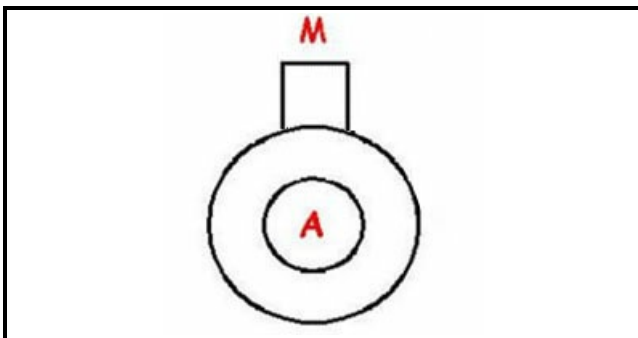

### Technical data

DIAMETER SUCTION mm	A=24mm
DIAMETER FLOW mm	M=24mm