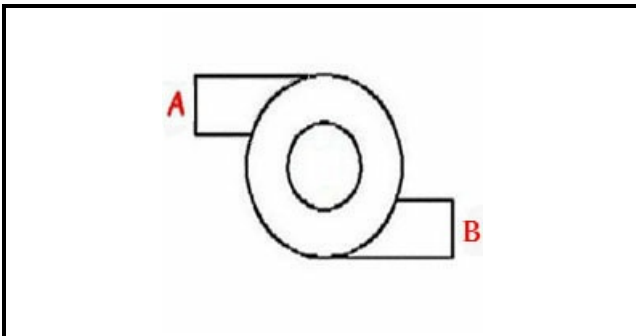

1103924

BODY PUMP

Date: 23-02-2025

ORIGINAL
OSP
SPARE PARTS**Technical data**

DIAMETER FLOW mm	A=26mm - B=38mm
DIRECTION OF ROTATION LEFT	SX / LEFT

Manufacturer code

ELETTOBAR EUROTEC SRL