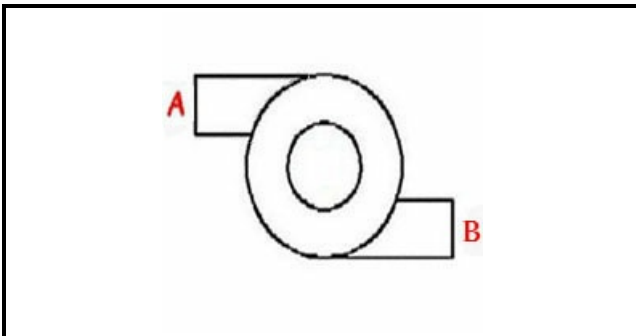

1103924

**BODY PUMP**

Date: 24-11-2024

ORIGINAL  
**OSP**  
SPARE PARTS**Technical data**

DIAMETER FLOW mm	A=26mm - B=38mm
DIRECTION OF ROTATION LEFT	SX / LEFT

**Manufacturer code**

ELETTOBAR EUROTEC SRL