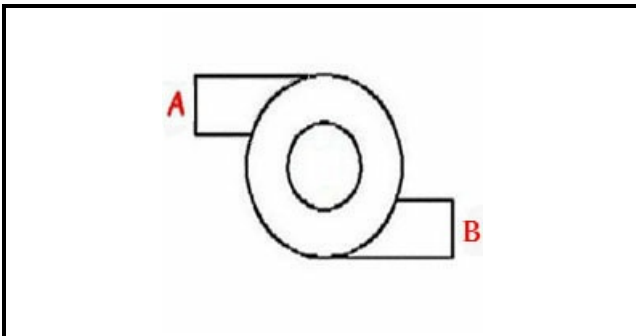

1103924

BODY PUMP

Date: 09-01-2025

ORIGINAL
OSP
SPARE PARTS**Technical data**

DIAMETER FLOW mm	A=26mm - B=38mm
DIRECTION OF ROTATION LEFT	SX / LEFT

Manufacturer code

ELETTOBAR EUROTEC SRL