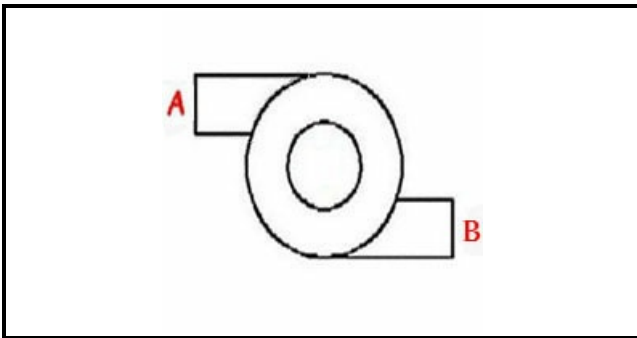

## Technical data

DIAMETER FLOW mm	A=26mm - B=38mm
DIRECTION OF ROTATION LEFT	SX / LEFT