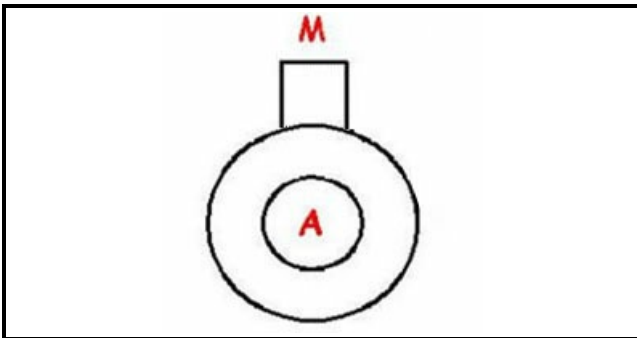

1203002

DRAIN BODY PUMP D.35-30MM

Date: 22-12-2024

Technical data

DIAMETER SUCTION mm	A=35mm
DIAMETER FLOW mm	M=30mm