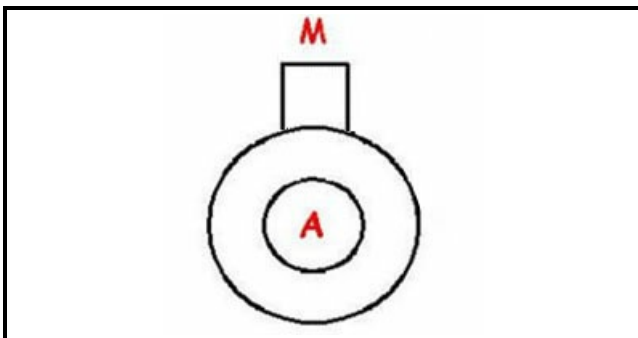

1203002

DRAIN BODY PUMP D.35-30MM

Date: 31-01-2025

**Technical data**

DIAMETER SUCTION mm	A=35mm
DIAMETER FLOW mm	M=30mm