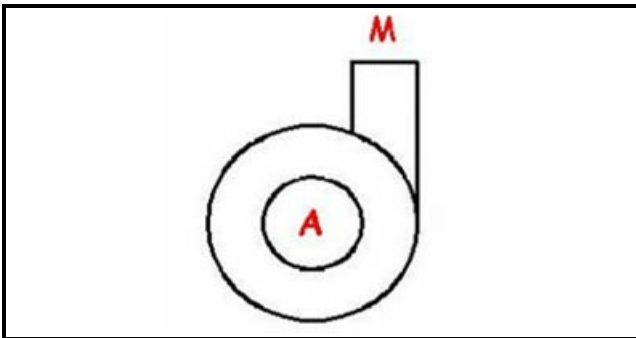

1203021

**BODY PUMP HP 0,45**

Date: 24-11-2024

ORIGINAL  
**OSP**  
SPARE PARTS**Technical data**

DIAMETER SUCTION mm	A=50mm
DIAMETER FLOW mm	M=30mm
DIRECTION OF ROTATION RIGHT	DX / RIGHT

**Manufacturer code**