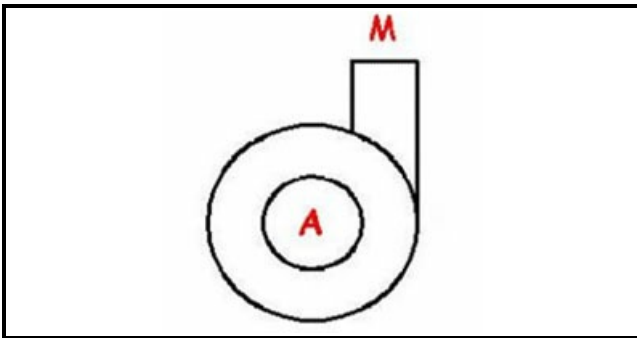

1203021

BODY PUMP HP 0,45

Date: 06-04-2025

ORIGINAL
OSP
SPARE PARTS

Technical data

DIAMETER SUCTION mm	A=50mm
DIAMETER FLOW mm	M=30mm
DIRECTION OF ROTATION RIGHT	DX / RIGHT

Manufacturer code

UNIVERBAR SRL A SOCIO UNICO