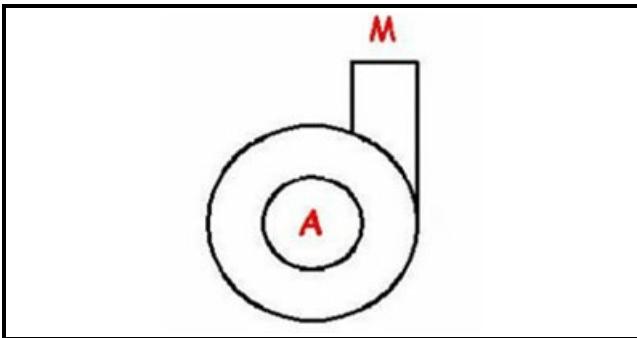

1203021

**BODY PUMP HP 0,45**

Date: 11-01-2025

ORIGINAL  
**OSP**  
SPARE PARTS**Technical data**

DIAMETER SUCTION mm	A=50mm
DIAMETER FLOW mm	M=30mm
DIRECTION OF ROTATION RIGHT	DX / RIGHT

**Manufacturer code**