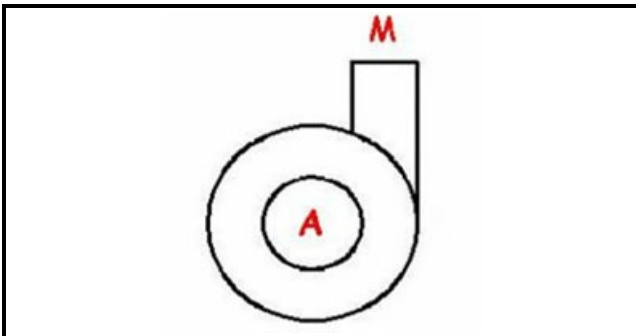

1203021

BODY PUMP HP 0,45

Date: 23-02-2025

ORIGINAL
OSP
SPARE PARTS**Technical data**

DIAMETER SUCTION mm	A=50mm
DIAMETER FLOW mm	M=30mm
DIRECTION OF ROTATION RIGHT	DX / RIGHT

Manufacturer code

UNIVERBAR SRL A SOCIO UNICO