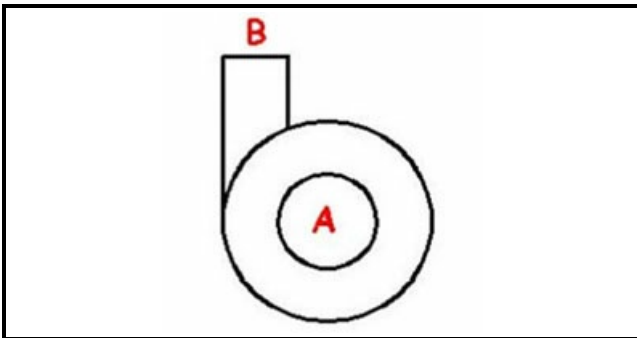

3116012

**BODY PUMP HP 0,35 MOD. L63T35**

Date: 22-12-2024

ORIGINAL  
**OSP**  
SPARE PARTS**Technical data**

DIAMETER FLOW mm	B=32mm
DIAMETER SUCTION mm	A=33mm

**Manufacturer code**

KRUPPS S.R.L.