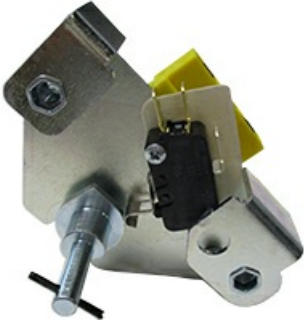

1134171

MOTOREDUCER 230V 50HZ 4VA

Date: 23-11-2024

ORIGINAL
OSP
SPARE PARTS

Manufacturer code

ELECTROLUX PROFESSIONAL S.P.A.

ELECTROLUX PROFESSIONAL S.P.A.