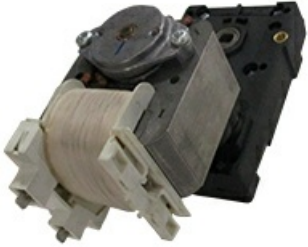

# 1LT110 GEAR MOTOR 230V/50Hz

Date: 06-04-2025

ORIGINAL  
**OSP**  
SPARE PARTS