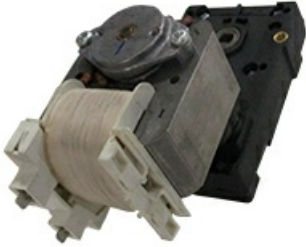

## 1LT110 GEAR MOTOR 230V/50Hz

Date: 23-02-2025

ORIGINAL  
**OSP**  
SPARE PARTS