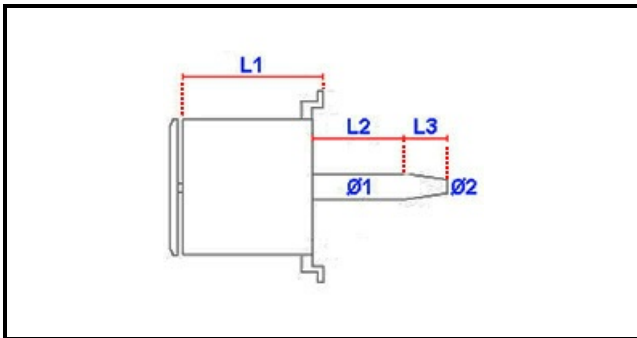

1103473

MOTOR HP 1 F3 P4 200-480V

Date: 30-01-2025

ORIGINAL
OSP
SPARE PARTS**Technical data**

MOTOR LENGHT mm	L1=165mm
SHAFT LENGHT 1 mm	L2=56mm
SHAFT LENGHT 2 mm	L3=47mm
SHAFT DIAMETER mm	Ø1=24mm
HP - POWER	HP=1
KILOWATT KW	KW=0,735
THREE PHASE	400V
SHAFT DIAMETER 2 mm	Ø2=20mm