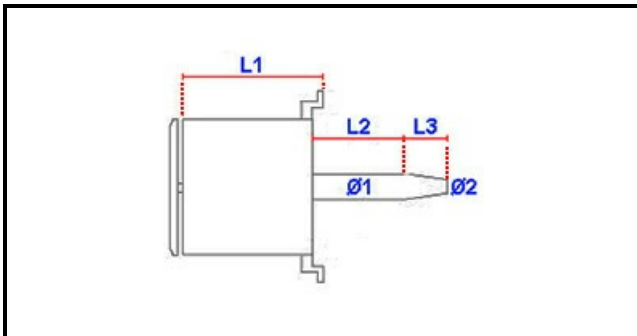

1103473

**MOTOR HP 1 F3 P4 200-480V**

Date: 22-12-2024

ORIGINAL  
**OSP**  
SPARE PARTS**Technical data**

MOTOR LENGHT mm	L1=165mm
SHAFT LENGHT 1 mm	L2=56mm
SHAFT LENGHT 2 mm	L3=47mm
SHAFT DIAMETER mm	Ø1=24mm
HP - POWER	HP=1
KILOWATT KW	KW=0,735
THREE PHASE	400V
SHAFT DIAMETER 2 mm	Ø2=20mm