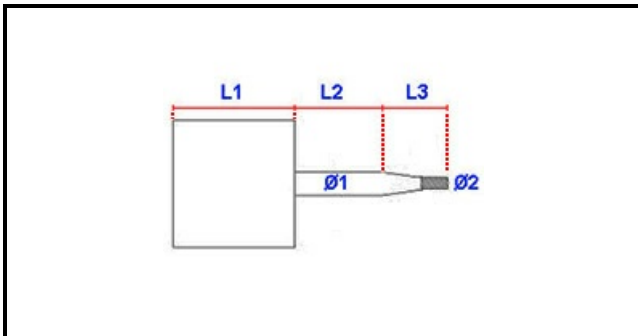

1103480

MOTOR FOR OVEN 1 SPEED 230V

Date: 04-04-2025

Technical data

MOTOR LENGHT mm	L1=120mm
SHAFT LENGHT 1 mm	L2=78mm
SHAFT LENGHT 2 mm	L3=30mm
SHAFT DIAMETER mm	Ø1=15mm
KILOWATT KW	KW=0,37
THREADED SHAFT	FILETTATO/THREADED
MONOPHASE	230V
FAN	Y=3109147
CAPACITOR	12,5 mF
SHAFT DIAMETER 2 mm	Ø2=10mm