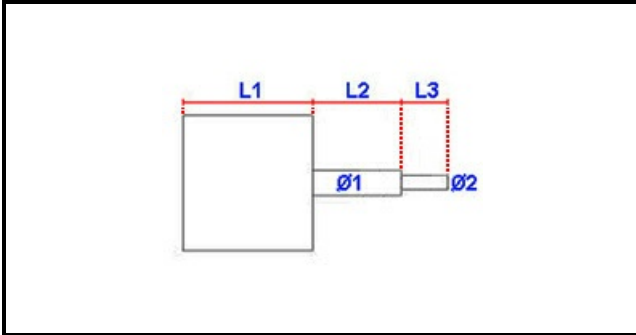

3123099

BIDIRECTIONAL MOTOR FC 120W 1VEL M5 +1COND

Date: 22-11-2024

Technical data

MOTOR LENGHT mm	L1=100mm
SHAFT LENGHT 1 mm	L2=30mm
SHAFT LENGHT 2 mm	L3=25mm
SHAFT DIAMETER mm	Ø1=12mm
KILOWATT KW	KW=0,12
MONOPHASE	230V
HEIGHT MM	H=165mm
DEPTH MM	L=160mm
SHAFT DIAMETER 2 mm	Ø2=9mm