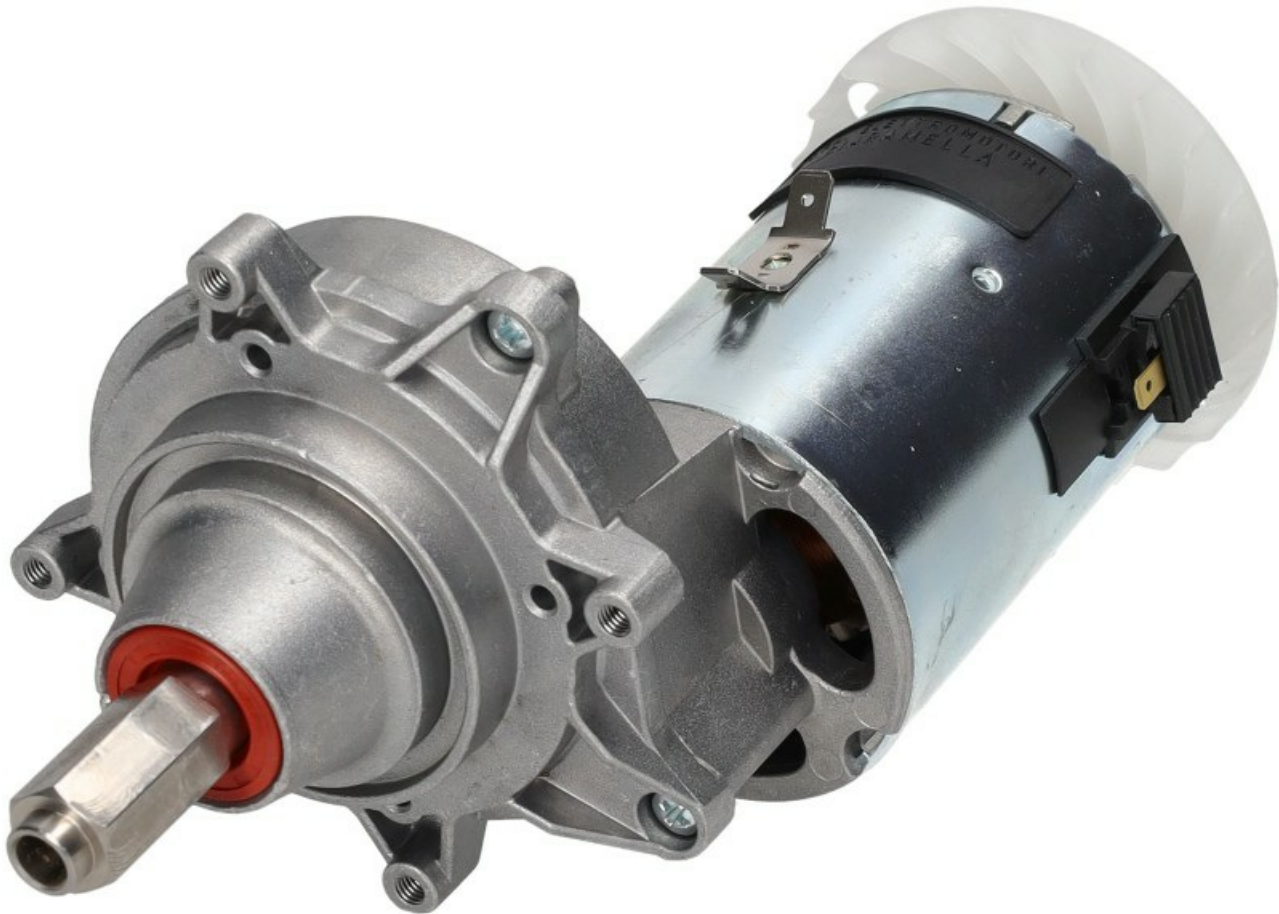

# MOTOR C.C. 220 V. ALB.CAVO Y14 PLL

Date: 05-04-2025

## Manufacturer code

SIRMAN SPA