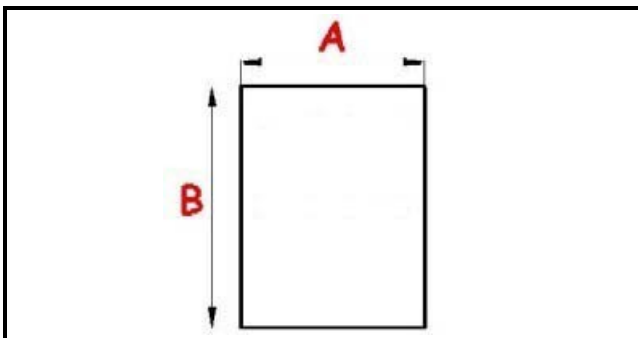

2103002

**COMBI OVEN DOOR GASKET FCV61 A.PO**

Date: 21-11-2024

ORIGINAL  
**OSP**  
SPARE PARTS**Technical data**

LONG SIDE mm	B=467mm
SHORT SIDE mm	A=455mm

**Manufacturer code**

ANGELO PO GRANDI CUCINE SPA