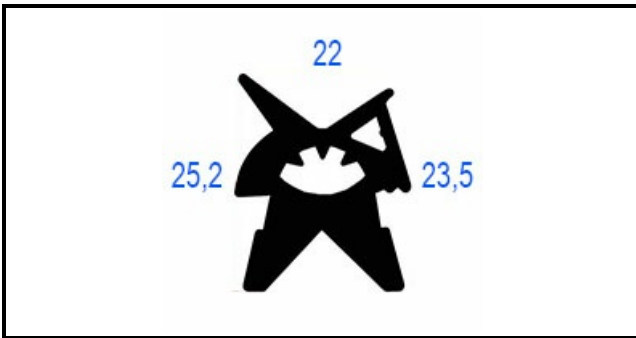

## Technical data

SHORT SIDE mm	A=670mm
LONG SIDE mm	B=860mm