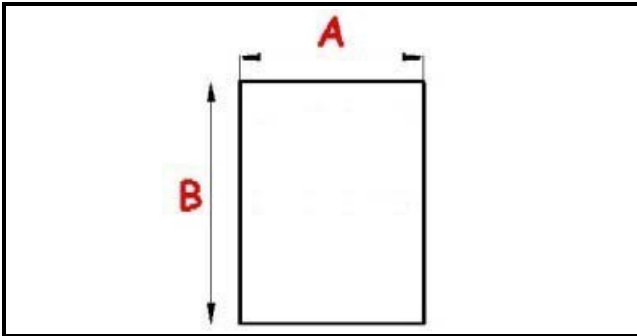

2103140

GASKET OVEN DOOR 320X420mm

Date: 12-04-2025

ORIGINAL
OSP
SPARE PARTS

Technical data

SHORT SIDE mm	A=320 mm
LONG SIDE mm	B=420 mm

Manufacturer code

CB SRL