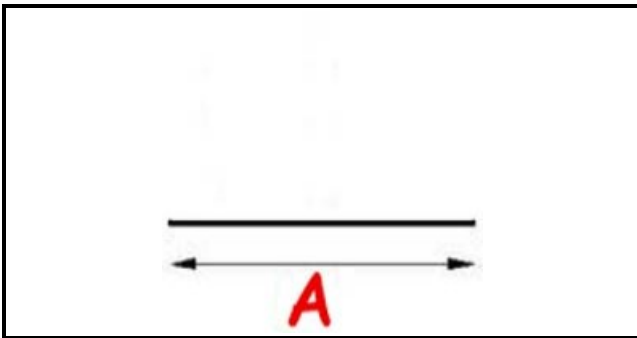

2103220

DOOR GASKET FOR OVEN TEC6

Date: 11-04-2025

ORIGINAL
OSP
SPARE PARTS

Technical data

LONG SIDE mm	A=1000mm
PROFILE TYPE	1 METRO

Manufacturer code

COVEN S.R.L.
EMMEPI GRANDI CUCINE S.R.L.