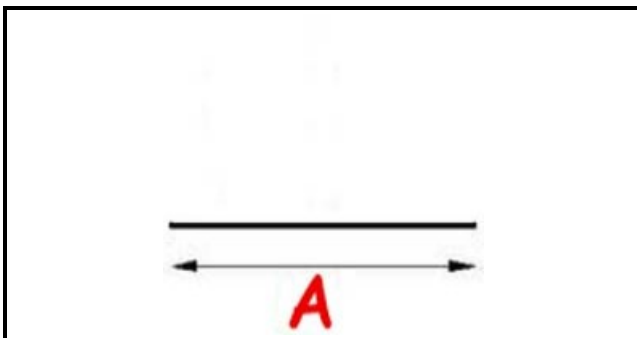

2103220

**DOOR GASKET FOR OVEN TEC6**

Date: 27-02-2025

ORIGINAL  
**OSP**  
SPARE PARTS**Technical data**

LONG SIDE mm	A=1000mm
PROFILE TYPE	1 METRO

**Manufacturer code**

COVEN S.R.L.
EMMEPI GRANDI CUCINE S.R.L.