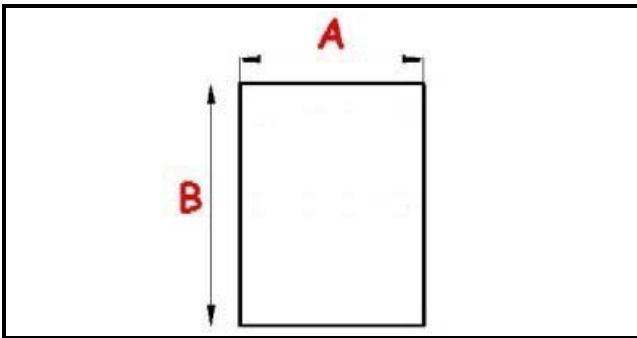

# GASKET FOR OVEN DOOR 690x480 mm

Date: 05-04-2025

ORIGINAL  
**OSP**  
SPARE PARTS

## Technical data

LONG SIDE mm	B=690 mm
SHORT SIDE mm	A=480 mm