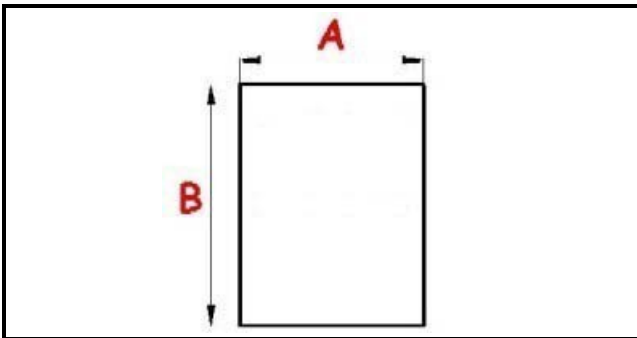

2103375

GASKET DOOR

Date: 22-11-2024

ORIGINAL
OSP
SPARE PARTS

Technical data

| | |
|---------------|----------|
| SHORT SIDE mm | A=670 mm |
| LONG SIDE mm | B=770 mm |

Manufacturer code

| |
|------------------------------------|
| SILKO ALI GROUP SRL A SOCIO UNICO |
| LAINOX ALI GROUP SRL A SOCIO UNICO |
| LAINOX ALI GROUP SRL A SOCIO UNICO |