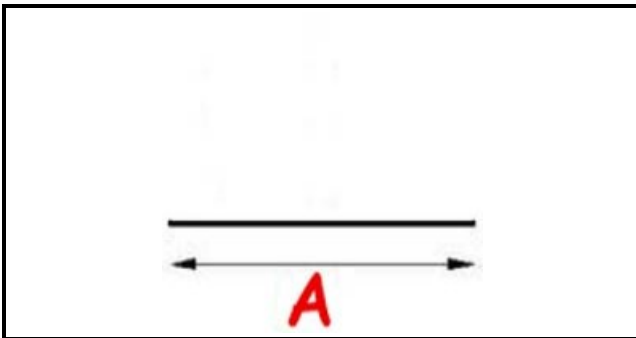

2103391

**OVEN GASKET**

Date: 27-02-2025

ORIGINAL  
**OSP**  
SPARE PARTS**Technical data**

LONG SIDE mm	A=870mm
EXTERNAL DIAMETER mm	Ø esterno= 12mm//Ø interno= 9mm

**Manufacturer code**

MODULAR PROFESSIONAL SRL