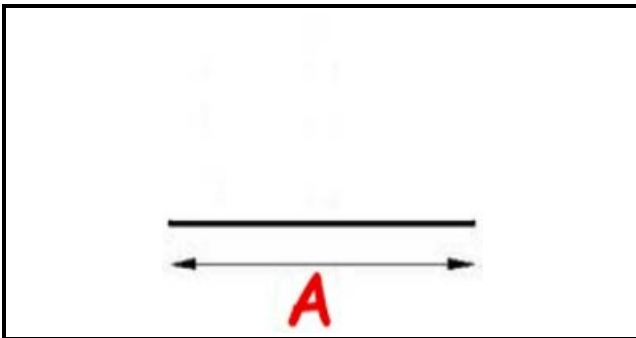

2103391

**OVEN GASKET**

Date: 22-12-2024

ORIGINAL  
**OSP**  
SPARE PARTS**Technical data**

LONG SIDE mm	A=870mm
EXTERNAL DIAMETER mm	Ø esterno= 12mm//Ø interno= 9mm

**Manufacturer code**

MODULAR PROFESSIONAL SRL