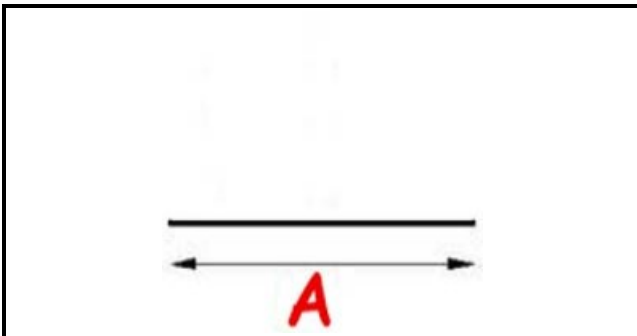

2103624

OVEN DOOR GASKET

Date: 06-04-2025

ORIGINAL
OSP
SPARE PARTS

Technical data

LONG SIDE mm	A=928mm
--------------	---------