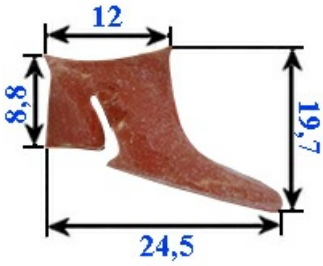

2103771

OVEN DOOR GASKET SOGECO

Date: 06-04-2025

Technical data

LONG SIDE mm

A=1000 mm

Manufacturer code

EMMEPI GRANDI CUCINE S.R.L.