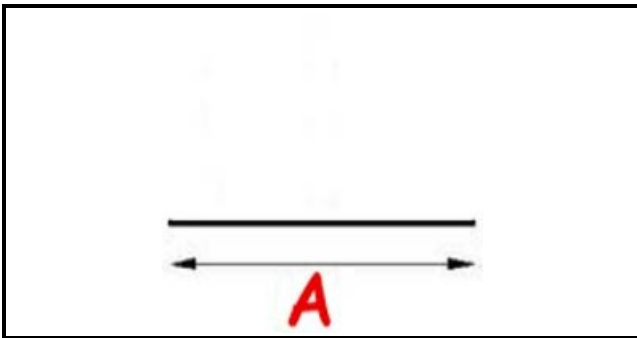

2103771

OVEN DOOR GASKET SOGECO

Date: 06-04-2025

Technical data

LONG SIDE mm

A=1000 mm

Manufacturer code

EMMEPI GRANDI CUCINE S.R.L.