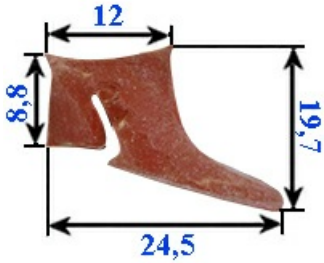

2103771

OVEN DOOR GASKET SOGECO

Date: 27-02-2025

Technical data

LONG SIDE mm

A=1000 mm

Manufacturer code

EMMEPI GRANDI CUCINE S.R.L.