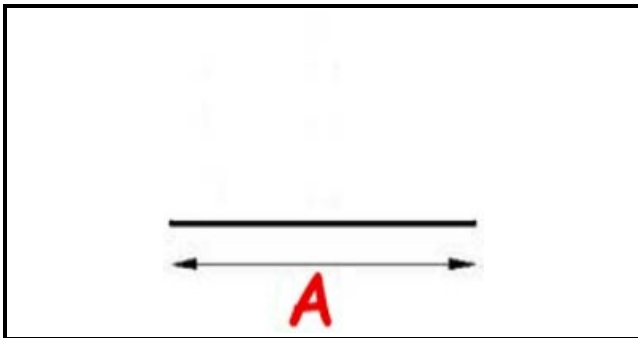

2103771

OVEN DOOR GASKET SOGECO

Date: 27-02-2025

Technical data

LONG SIDE mm

A=1000 mm

Manufacturer code

EMMEPI GRANDI CUCINE S.R.L.