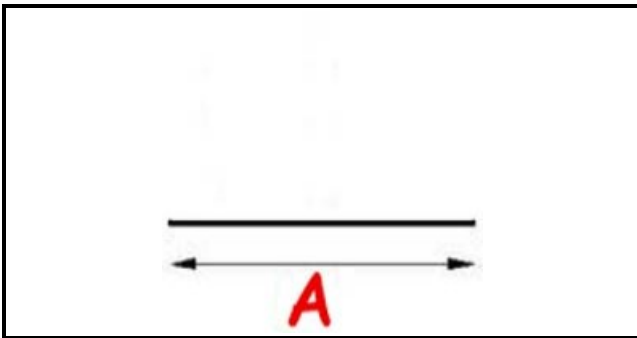

2103840

DOOR GASKET

Date: 12-04-2025

ORIGINAL
OSP
SPARE PARTS

Technical data

LONG SIDE mm	A=880mm
--------------	---------

Manufacturer code

CUPPONE S.R.L.