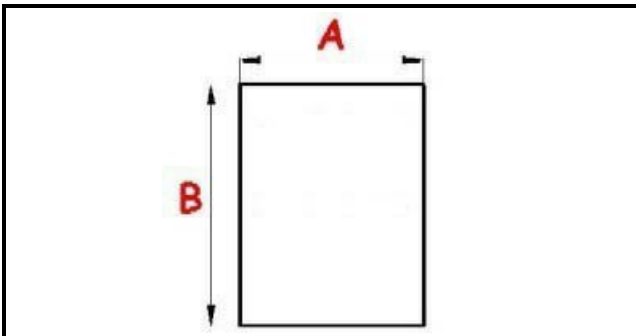

2113005

**GASKET**

Date: 22-01-2025

ORIGINAL  
**OSP**  
SPARE PARTS**Technical data**

LONG SIDE mm	B=270mm
HEIGHT MM	H=7mm
SHORT SIDE mm	A=25mm

**Manufacturer code**

ANGELO PO GRANDI CUCINE SPA