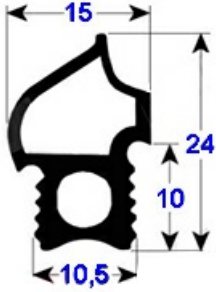

2113024

DOOR GASKET CONVOTHERM

Date: 22-01-2025

ORIGINAL
OSP
SPARE PARTS

Manufacturer code

CONVOTHERM