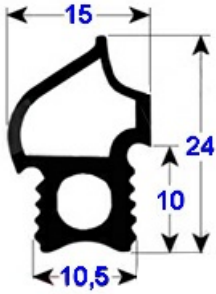

2113024

DOOR GASKET CONVOTHERM

Date: 23-02-2025

ORIGINAL
OSP
SPARE PARTS

Manufacturer code

CONVOTHERM