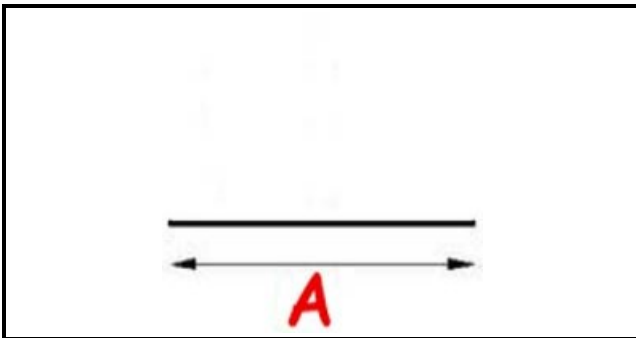

2113030

OVEN DOOR GASKET L=1875

Date: 22-11-2024

ORIGINAL
OSP
SPARE PARTS

Technical data

LONG SIDE mm

A=1875mm

Manufacturer code