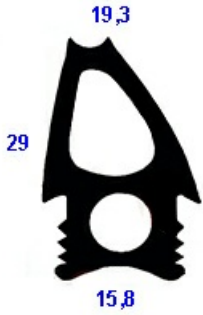

2113055

DOOR GASKET FX101 (2011)

Date: 24-11-2024

ORIGINAL
OSP
SPARE PARTS

Manufacturer code

ANGELO PO GRANDI CUCINE SPA
ANGELO PO GRANDI CUCINE SPA
ANGELO PO GRANDI CUCINE SPA
ANGELO PO GRANDI CUCINE SPA