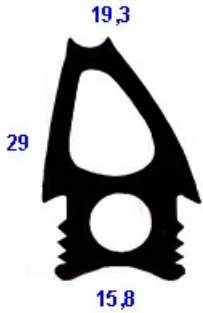

2113055

DOOR GASKET FX101 (2011)

Date: 10-11-2024

ORIGINAL
OSP
SPARE PARTS

Manufacturer code

ANGELO PO GRANDI CUCINE SPA
ANGELO PO GRANDI CUCINE SPA
ANGELO PO GRANDI CUCINE SPA
ANGELO PO GRANDI CUCINE SPA