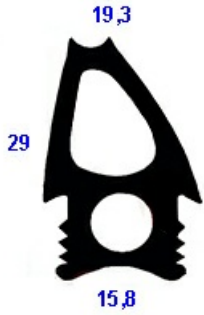

# DOOR GASKET FX101 (2011)

Date: 11-04-2025

ORIGINAL  
**OSP**  
SPARE PARTS