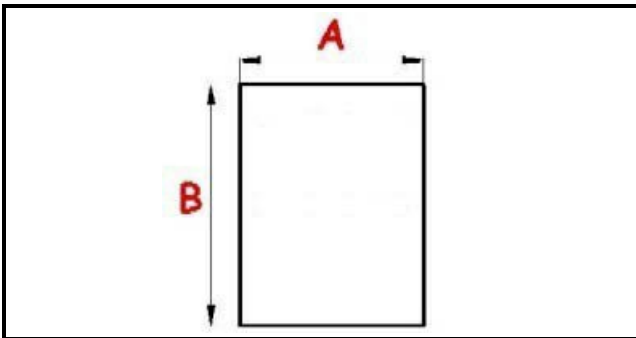

2113060

OVEN DOOR SEAL 442X481

Date: 22-11-2024

ORIGINAL
OSP
SPARE PARTS

Technical data

| | |
|---------------|---------|
| LONG SIDE mm | B=490mm |
| SHORT SIDE mm | A=450mm |

Manufacturer code

GIORIK SPA