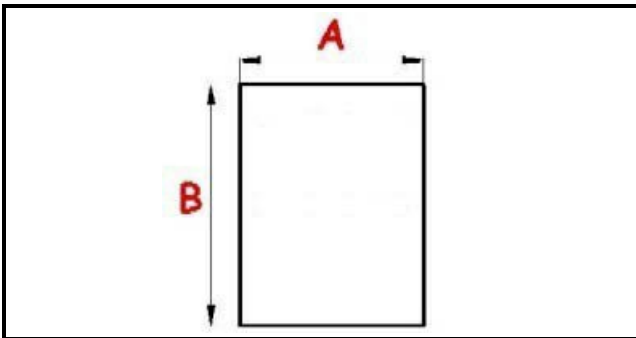

2113060

OVEN DOOR SEAL 442X481

Date: 20-09-2024

ORIGINAL
OSP
SPARE PARTS**Technical data**

LONG SIDE mm	B=490mm
SHORT SIDE mm	A=450mm

Manufacturer code

GIORIK SPA