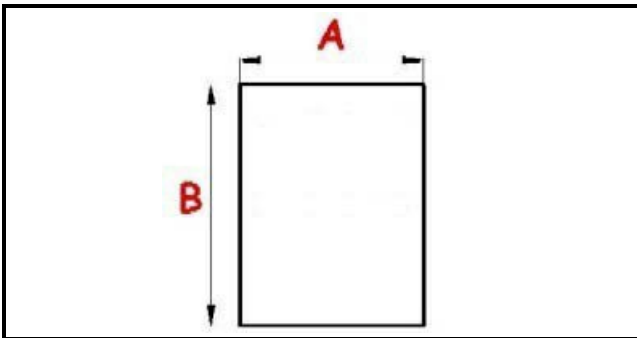

2113060

OVEN DOOR SEAL 442X481

Date: 23-12-2024

ORIGINAL
OSP
SPARE PARTS

Technical data

LONG SIDE mm	B=490mm
SHORT SIDE mm	A=450mm

Manufacturer code

GIORIK SPA