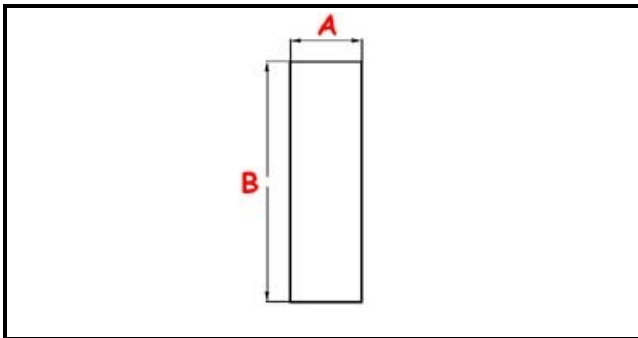

3111032

OVERFLOW LAVABAR

Date: 02-02-2025

ORIGINAL
OSP
SPARE PARTS**Technical data**

HEIGHT MM	B=120mm
MATERIAL	PLASTICA/PLASTIC
LOWER DIAMETER	A=20mm

Manufacturer code

A.T.A. SRL