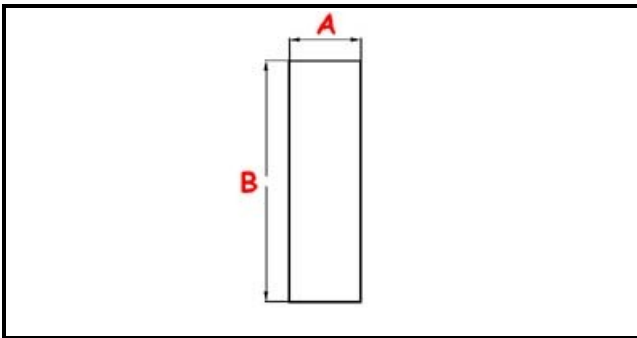

## Technical data

HEIGHT MM	B=120mm
MATERIAL	PLASTICA/PLASTIC
LOWER DIAMETER	A=20mm